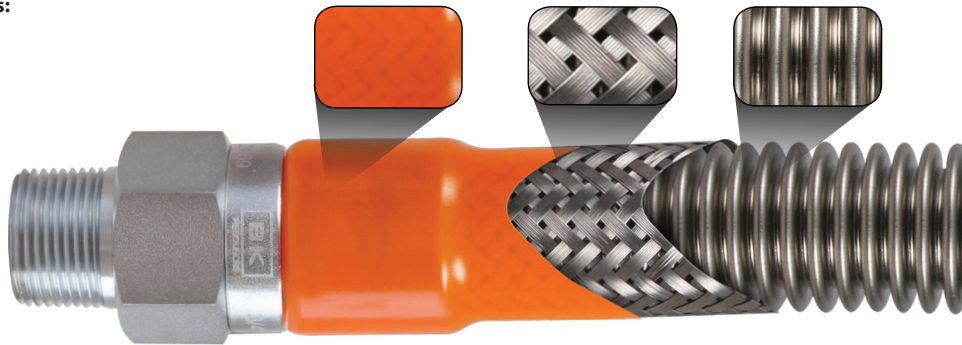

## Certifications:

Meets ANSI Codes:

- Z21.69a
- Z21.69b
- Z21.69-2002
- Z21.41a-2005
- Z21.41b-2010
- Z21.41-2003

Protective Translucent Coating

Stainless Steel Radial Wrap

Heavy Duty T304 Corrugated Stainless Steel Hose

## Features:

- Protective Translucent Coating
- Stainless Steel Radial Wrap
- Heavy Duty T-304 Corrugated Stainless Steel Hose
- Heavy Duty T-304 Coupling with Zinc Coating
- Commercial Grade Shut-Off "Ball Valve" - 1 Year Warranty
- Commercial Grade Quick Disconnect Fitting - 1 Year Warranty
- Restraining Cable Kit - 1 Year Warranty
- Zinc Coated 90° Male to Female Fitting - 1 Year Warranty
- Available Individually or in Kit