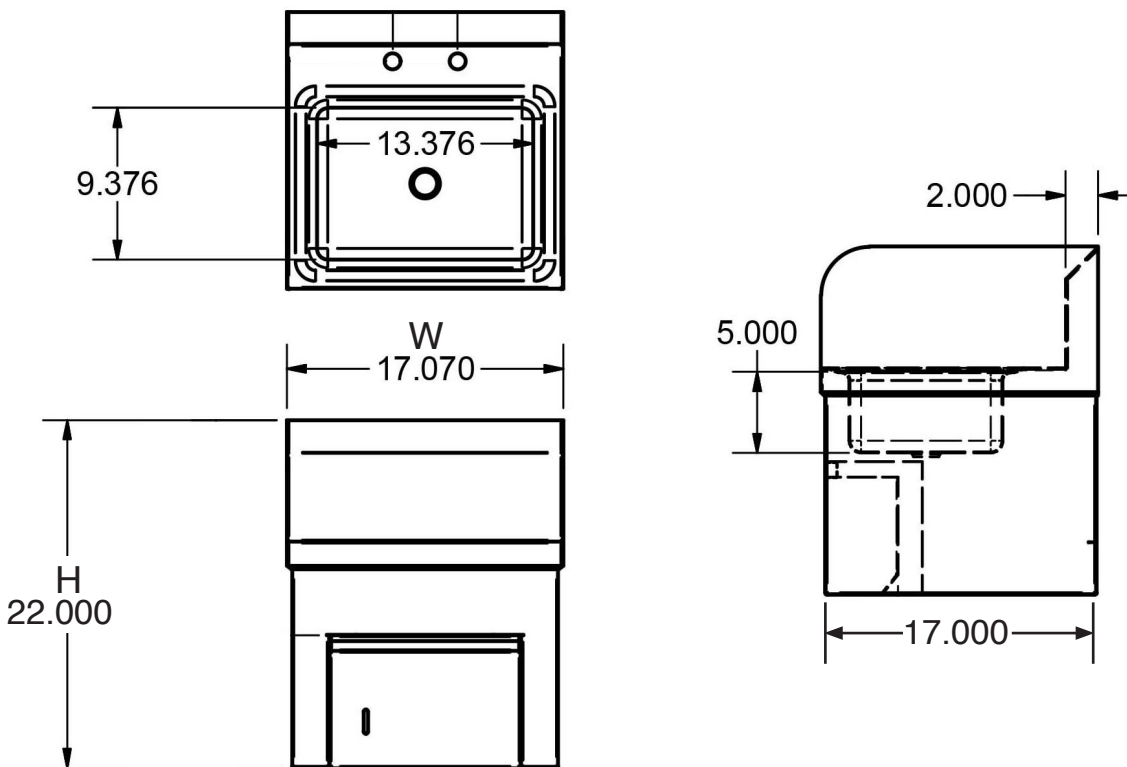

## Features:

- Wall Mounting Hardware Included
- BKDR-2 Basket Drain Included
- Integrated Towel Dispenser

## Options:

- Upgraded Faucets
- Other Plumbing Accessories - Call For Details

Part Number	Unit Size (w x d)	Bowl Dim. (l x w x d)	Faucet / Spout Mounting	Included Faucet	Drain Size	Product Weight (lbs)
BKHS-D-1410-SKTS	17" x 17" x 22"	14" x 10" x 5"	4" O.C. Deck	-	1 7/8"	34.50
BKHS-D-1410-SKTS-P-G	17" x 17" x 22"	14" x 10" x 5"	4" O.C. Deck	BKD-3G-G	1 7/8"	36.00