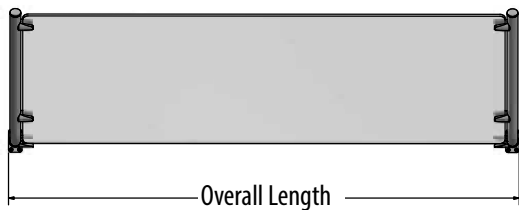

45° Angled Cafeteria Style Sneeze Guard

Sneeze Guards

Use your smart phone to scan the above QR code to visit our website:
www.bk-resources.com

Features:

- Surface Mounts Directly to Table with Included Self-Tapping Screws and Flange Base
- Ships Knocked Down
- Patent Pending

Options:

- Glass End Panels (SG-45END)

Material:

- 1" 18 Gauge Stainless Steel Posts & End Caps
- 1/4" Tempered Glass Panels

Part Number	Overall Length	Overall Height	Front Glass Panels			Side Glass Panels			Top Glass Panels		
			Thickness Inches	Length Inches	Width Inches	Thickness Inches	Length Inches	Width Inches	Thickness Inches	Length Inches	Width Inches
SG-45CS-24	23.5"	24"	0.25	20.75	10.5	0.25	22.5	17	0.25	20.75	16.75
SG-45CS-36	35.5"	24"	0.25	32.75	10.5	0.25	22.5	17	0.25	32.75	16.75
SG-45CS-48	47.5"	24"	0.25	44.75	10.5	0.25	22.5	17	0.25	44.75	16.75
SG-45CS-60	59.5"	24"	0.25	56.75	10.5	0.25	22.5	17	0.25	56.75	16.75
SG-45CS-72	71.5"	24"	0.25	68.75	10.5	0.25	22.5	17	0.25	68.75	16.75
SG-45CS-84	83.5"	24"	0.25	79.625	10.5	0.25	22.5	17	0.25	79.625	16.75
SG-45CS-120	119.5"	24"	0.25	107.625	10.5	0.25	22.5	17	0.25	107.625	16.75