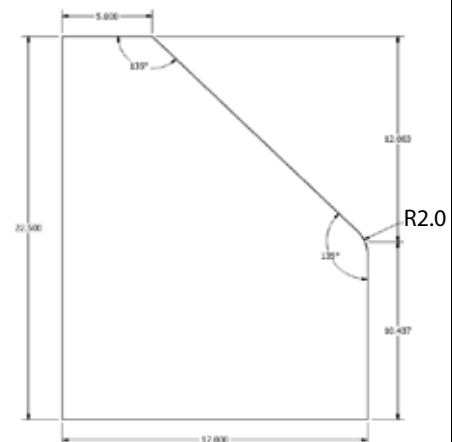

45° Angled Cafeteria Style Sneeze Guard

Sneeze Guards

Use your smart phone to scan the above QR code to visit our website:
www.bk-resources.com

Features:

- Surface Mounts Directly to Table with Included Self-Tapping Screws and Flange Base
- Ships Knocked Down
- Patent Pending

Options:

- Glass End Panels (SG-45END)

Material:

- 1" 18 Gauge Stainless Steel Posts & End Caps
- 1/4" Tempered Glass Panels

Part Number	Overall Length	Overall Height	Front Glass Panels			Side Glass Panels			Top Glass Panels		
			Thickness Inches	Length Inches	Width Inches	Thickness Inches	Length Inches	Width Inches	Thickness Inches	Length Inches	Width Inches
SG-45CS-24	23.5"	24"	0.25	20.75	10.5	0.25	22.5	17	0.25	20.75	16.75
SG-45CS-36	35.5"	24"	0.25	32.75	10.5	0.25	22.5	17	0.25	32.75	16.75
SG-45CS-48	47.5"	24"	0.25	44.75	10.5	0.25	22.5	17	0.25	44.75	16.75
SG-45CS-60	59.5"	24"	0.25	56.75	10.5	0.25	22.5	17	0.25	56.75	16.75
SG-45CS-72	71.5"	24"	0.25	68.75	10.5	0.25	22.5	17	0.25	68.75	16.75
SG-45CS-84	83.5"	24"	0.25	79.625	10.5	0.25	22.5	17	0.25	79.625	16.75
SG-45CS-120	119.5"	24"	0.25	107.625	10.5	0.25	22.5	17	0.25	107.625	16.75