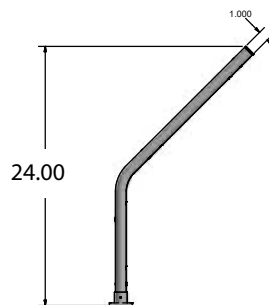

45° Angled Cafeteria Style Sneeze Guard

Sneeze Guards

Use your smart phone to scan the above QR code to visit our website:
www.bk-resources.com

Features:

- Surface Mounts Directly to Table with Included Self-Tapping Screws and Flange Base
- Ships Knocked Down
- Patent Pending

Options:

- Glass End Panels (SG-45END)

Material:

- 1" 18 Gauge Stainless Steel Posts & End Caps
- 1/4" Tempered Glass Panels

Part Number	Overall Length	Overall Height	Front Glass Panels			Side Glass Panels			Top Glass Panels		
			Thickness Inches	Length Inches	Width Inches	Thickness Inches	Length Inches	Width Inches	Thickness Inches	Length Inches	Width Inches
SG-45CS-24	23.5"	24"	0.25	20.75	10.5	0.25	22.5	17	0.25	20.75	16.75
SG-45CS-36	35.5"	24"	0.25	32.75	10.5	0.25	22.5	17	0.25	32.75	16.75
SG-45CS-48	47.5"	24"	0.25	44.75	10.5	0.25	22.5	17	0.25	44.75	16.75
SG-45CS-60	59.5"	24"	0.25	56.75	10.5	0.25	22.5	17	0.25	56.75	16.75
SG-45CS-72	71.5"	24"	0.25	68.75	10.5	0.25	22.5	17	0.25	68.75	16.75
SG-45CS-84	83.5"	24"	0.25	79.625	10.5	0.25	22.5	17	0.25	79.625	16.75
SG-45CS-120	119.5"	24"	0.25	107.625	10.5	0.25	22.5	17	0.25	107.625	16.75