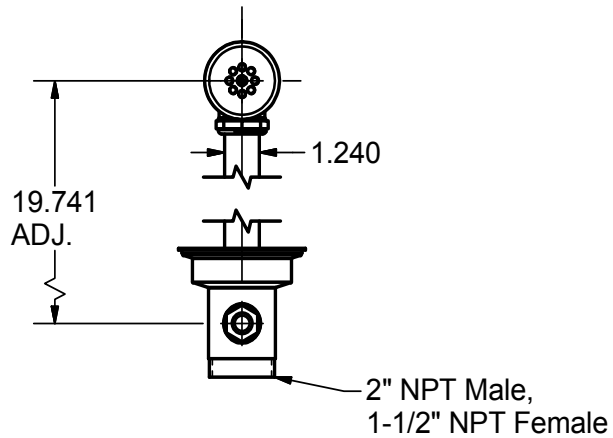

Use your smart phone to scan the above QR code to visit our website: www.bk-resources.com

Straight Lever Waist w/ Overflow

Model: BK-SLW-10

Product Specifications:

- Dual Functioning Outlet Features 2" Male & 1 1/2" Female Threading
- S/S Strainer
- Fits 3 1/2" Openings
- Chrome Plated Brass

Straight Lever Waist

w/ Overflow

Model: BK-SLW-10

BK-SLW-10 - ISO
VIEW
Scale = 1:12

Exploded Parts Detail:

Diagram #	Quantity	Part Number	Description
1	1	005032-S	Screw
2	1	005032-FP	Face Plate
3	1	005032	Overflow Head
4	1	005032-W	Washer
5	1	005032-N	Nut
6	1	005031	Overflow Tube
7	1	BK-SLW-10-N	Nut
8	1	BK-SLW-10-W	Washer
9	1	BK-SLW-10	Drain Body
10	1	LDR-FP	Face Plate
11	1	LDR-W	Washer