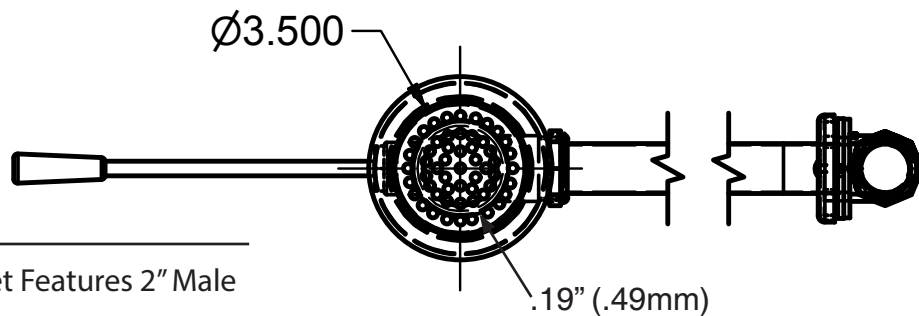

Use your smart phone to scan the above QR code to visit our website: www.bk-resources.com

Straight Lever Waist w/ Overflow

Model: BK-SLW-10

Product Specifications:

- Dual Functioning Outlet Features 2" Male & 1 1/2" Female Threading
- S/S Strainer
- Fits 3 1/2" Openings
- Chrome Plated Brass

Straight Lever Waist

w/ Overflow

Model: BK-SLW-10

BK-SLW-10 - ISO
VIEW
Scale = 1:12

Exploded Parts Detail:

Diagram #	Quantity	Part Number	Description
1	1	005032-S	Screw
2	1	005032-FP	Face Plate
3	1	005032	Overflow Head
4	1	005032-W	Washer
5	1	005032-N	Nut
6	1	005031	Overflow Tube
7	1	BK-SLW-10-N	Nut
8	1	BK-SLW-10-W	Washer
9	1	BK-SLW-10	Drain Body
10	1	LDR-FP	Face Plate
11	1	LDR-W	Washer