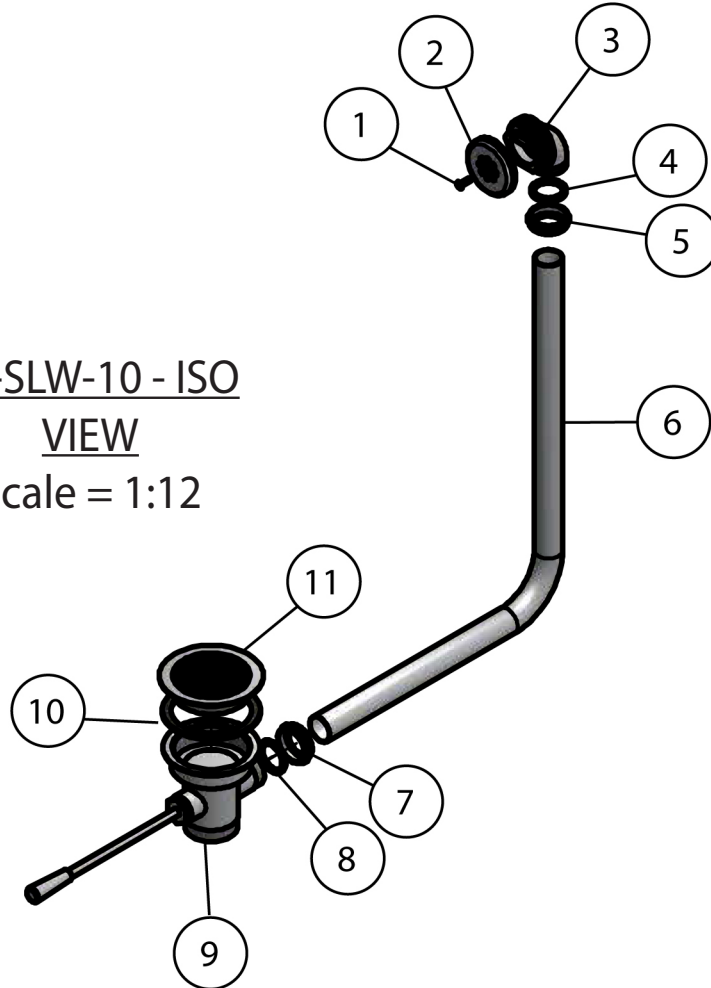

Use your smart phone to scan the above QR code to visit our website: www.bk-resources.com

Straight Lever Waist w/ Overflow

Model: BK-SLW-10

Product Specifications:

- Dual Functioning Outlet Features 2" Male & 1 1/2" Female Threading
- S/S Strainer
- Fits 3 1/2" Openings
- Chrome Plated Brass

Straight Lever Waist

w/ Overflow

Model: BK-SLW-10

BK-SLW-10 - ISO
VIEW
Scale = 1:12

Exploded Parts Detail:

Diagram #	Quantity	Part Number	Description
1	1	005032-S	Screw
2	1	005032-FP	Face Plate
3	1	005032	Overflow Head
4	1	005032-W	Washer
5	1	005032-N	Nut
6	1	005031	Overflow Tube
7	1	BK-SLW-10-N	Nut
8	1	BK-SLW-10-W	Washer
9	1	BK-SLW-10	Drain Body
10	1	LDR-FP	Face Plate
11	1	LDR-W	Washer