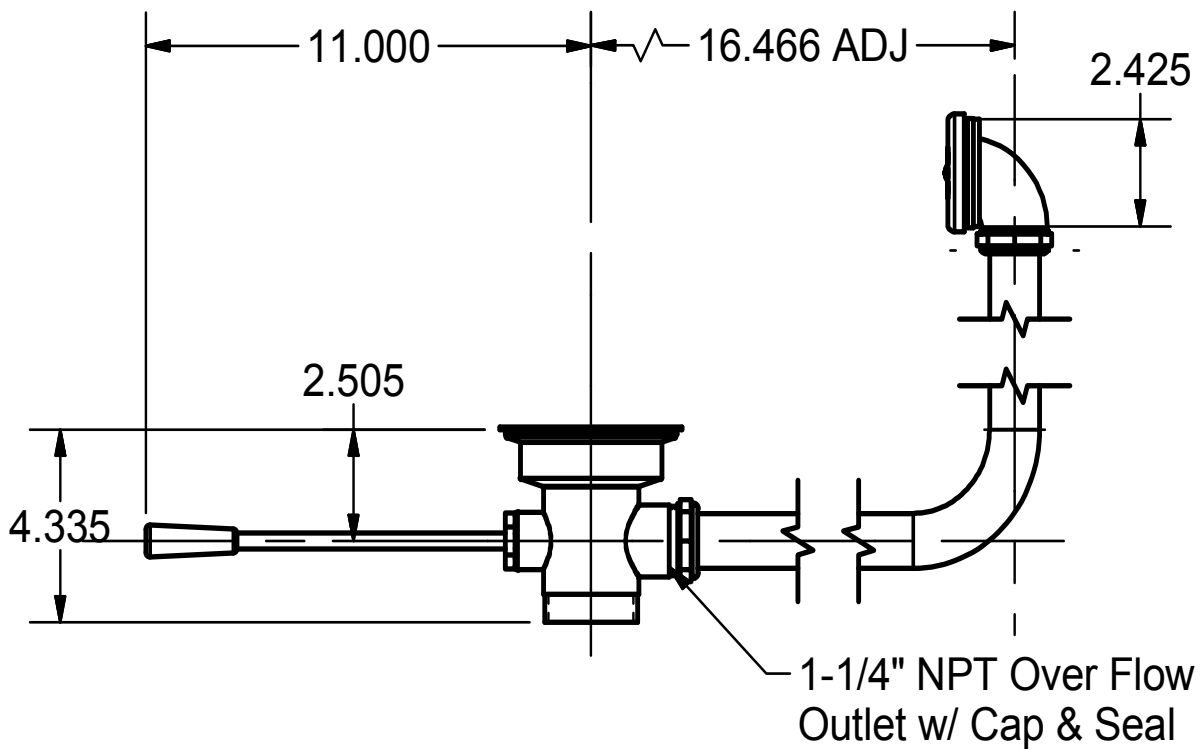

Use your smart phone to scan the above QR code to visit our website: www.bk-resources.com

Straight Lever Waist w/ Overflow

Model: BK-SLW-10

Product Specifications:

- Dual Functioning Outlet Features 2" Male & 1 1/2" Female Threading
- S/S Strainer
- Fits 3 1/2" Openings
- Chrome Plated Brass

Straight Lever Waist

w/ Overflow

Model: BK-SLW-10

BK-SLW-10 - ISO
VIEW
Scale = 1:12

Exploded Parts Detail:

Diagram #	Quantity	Part Number	Description
1	1	005032-S	Screw
2	1	005032-FP	Face Plate
3	1	005032	Overflow Head
4	1	005032-W	Washer
5	1	005032-N	Nut
6	1	005031	Overflow Tube
7	1	BK-SLW-10-N	Nut
8	1	BK-SLW-10-W	Washer
9	1	BK-SLW-10	Drain Body
10	1	LDR-FP	Face Plate
11	1	LDR-W	Washer