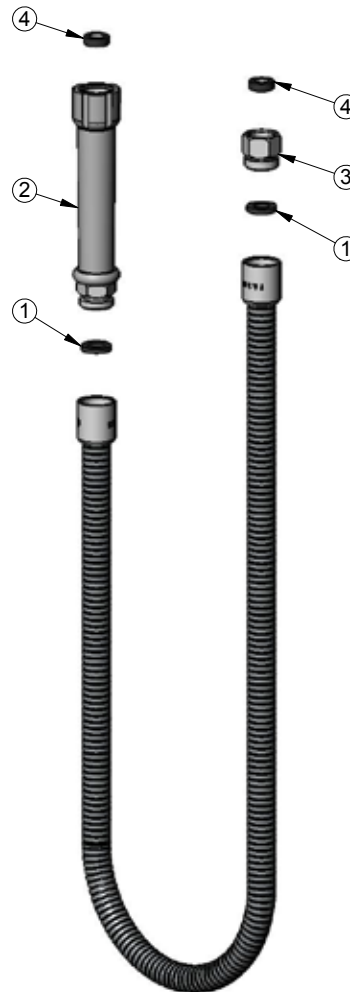

# Stainless Steel Spray Hose

Model: BKH-XX-G, Lead Free

### Exploded Parts Detail:

| Diagram # | Quantity | Description |
|-----------|----------|-------------|
| 1         | 1        | Washer      |
| 2         | 1        | Grip Handle |
| 3         | 1        | Nut         |
| 4         | 1        | Washer      |
| 5         | 1        | Adapter     |