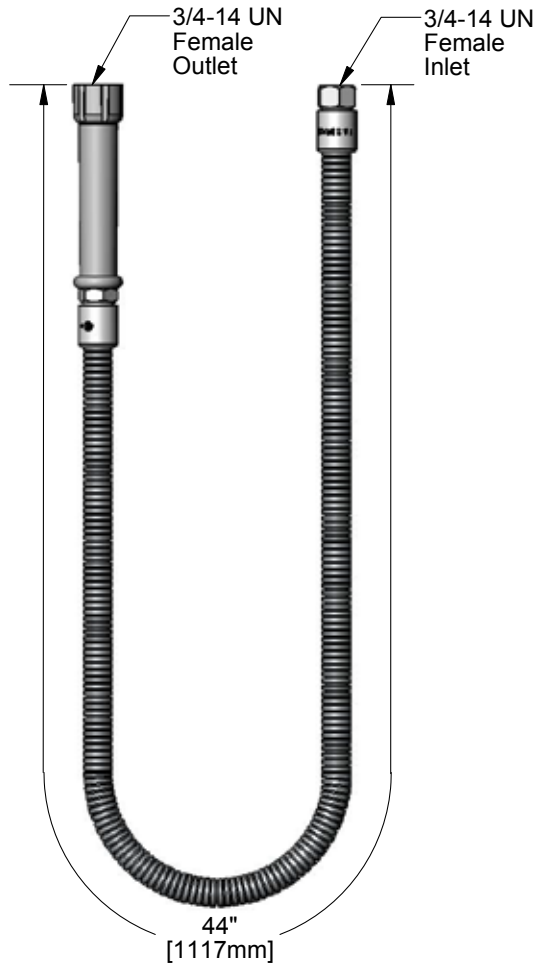

# Stainless Steel Spray Hose

Model: BKH-XX-G, Lead Free

### Exploded Parts Detail:

| Diagram # | Quantity | Description |
|-----------|----------|-------------|
| 1         | 1        | Washer      |
| 2         | 1        | Grip Handle |
| 3         | 1        | Nut         |
| 4         | 1        | Washer      |
| 5         | 1        | Adapter     |