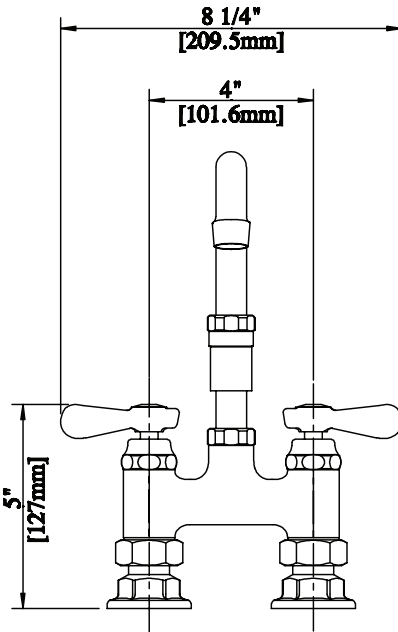

Use your smart phone to scan the above QR code to visit our website: www.bk-resources.com

4" Deck Mount Heavy Duty Faucet with DJ Swing Spout

Model: BKF4HD-18-G, Lead Free