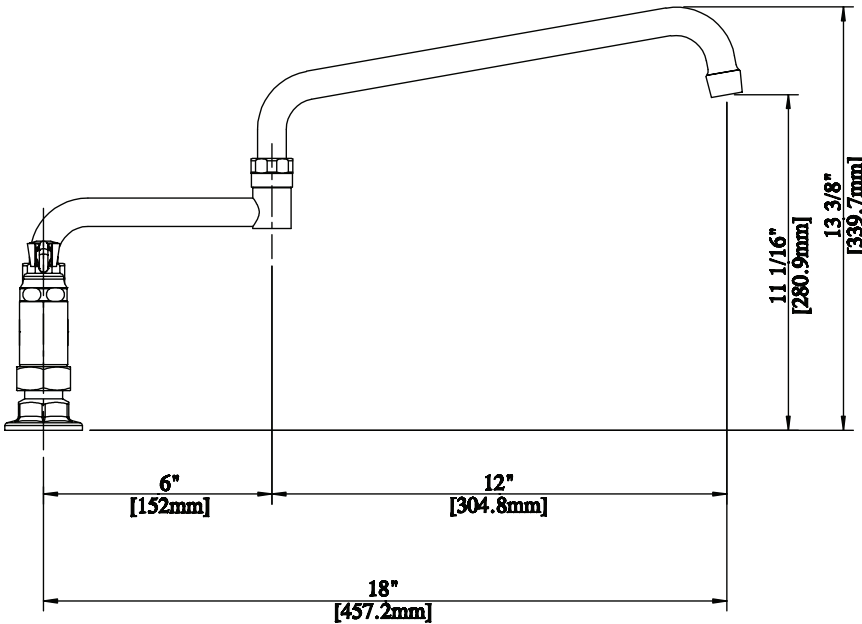

Use your smart phone to scan the above QR code to visit our website: www.bk-resources.com

4" Deck Mount Heavy Duty Faucet with DJ Swing Spout

Model: BKF4HD-18-G, Lead Free