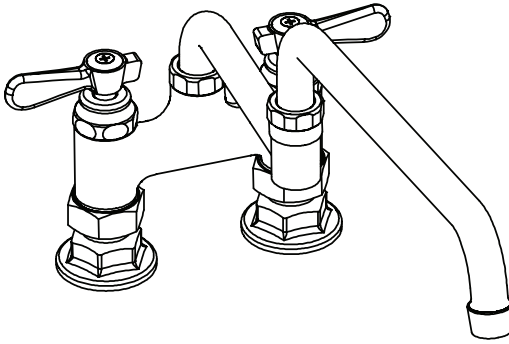

# 4" Deck Mount Heavy Duty Faucet with DJ Swing Spout

Model: BKF4HD-18-G, Lead Free

### Product Specifications:

- Heavy Duty Double Seat 1/4 Turn Ceramic Cartridges
- Color Coded Hot & Cold Indicators
- Double O-Ring Spout Seal
- High Polished Triple Dipped Chrome Finish
- Integral Check Valve
- Lead Free Compliant
- Full Replacement Parts Available