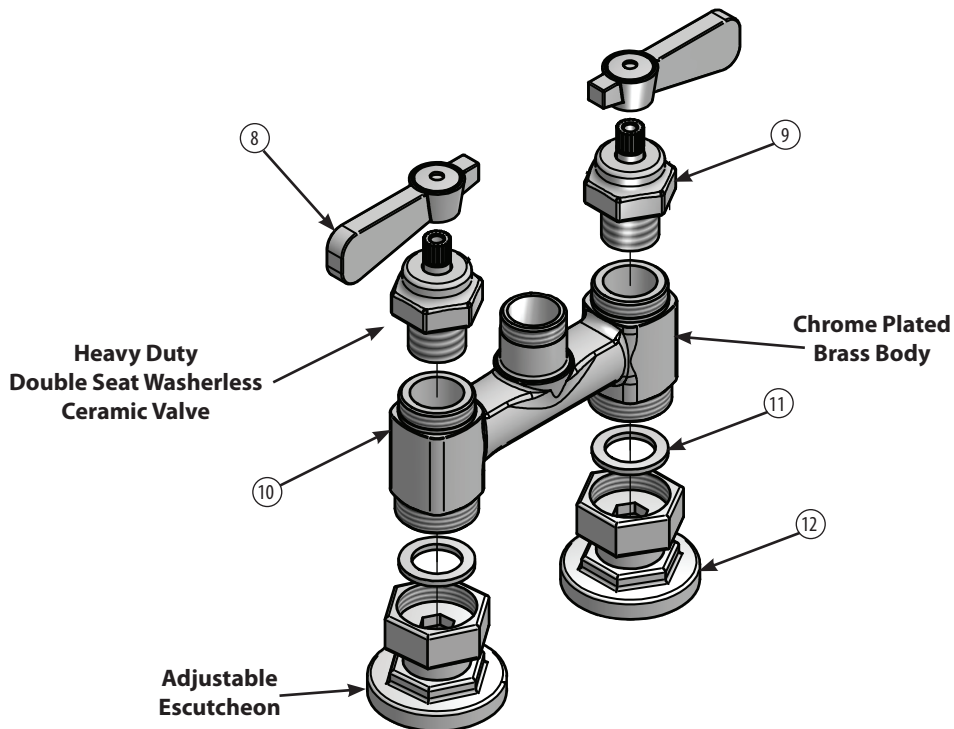

### Product Specifications:

- Heavy Duty Double Seat 1/4 Turn Ceramic Cartridges
- Color Coded Hot & Cold Indicators
- Double O-Ring Spout Seal
- High Polished Triple Dipped Chrome Finish
- Integral Check Valve
- Lead Free Compliant
- Full Replacement Parts Available

# 4" Deck Mount Heavy Duty Faucet with DJ Swing Spout

Model: BKF4HD-18-G, Lead Free

### Exploded Parts Detail:

Diagram #	Quantity	Part Number	Description
1	1	BKF-SPT-NOZZLE	Nozzle
2	1	BKF-SPT-AER	Aerator
3	1	BKF-SPT-AER-W	Aerator Washer
4	1	BKF-SPT-XX-G	Spout Body
5	2	BKF-SPT-NUT	Spout Nut
6	2	BKF-SPT-SPACER	Spout Spacer
7	2	BKF-SPT-ORING	Double O-Ring
8	2	BK-SBH	Handle
9	2	BKF-HV/CV-G	Cartridge Assembly
10	1	BKF4HD-XX-G	Faucet Body
11	2	BKF-ESC-WASHER	Washer
12	2	BKF-ESC	Mixing Valve Mounting Nut