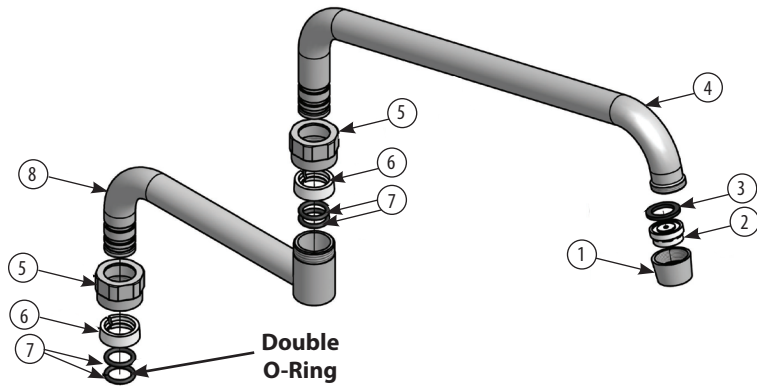

### Product Specifications:

- Heavy Duty Double Seat 1/4 Turn Ceramic Cartridges
- Color Coded Hot & Cold Indicators
- Double O-Ring Spout Seal
- High Polished Triple Dipped Chrome Finish
- Integral Check Valve
- Lead Free Compliant
- Full Replacement Parts Available

# 4" Deck Mount Heavy Duty Faucet with DJ Swing Spout

Model: BKF4HD-18-G, Lead Free

### Exploded Parts Detail:

Diagram #	Quantity	Part Number	Description
1	1	BKF-SPT-NOZZLE	Nozzle
2	1	BKF-SPT-AER	Aerator
3	1	BKF-SPT-AER-W	Aerator Washer
4	1	BKF-SPT-XX-G	Spout Body
5	2	BKF-SPT-NUT	Spout Nut
6	2	BKF-SPT-SPACER	Spout Spacer
7	2	BKF-SPT-ORING	Double O-Ring
8	2	BK-SBH	Handle
9	2	BKF-HV/CV-G	Cartridge Assembly
10	1	BKF4HD-XX-G	Faucet Body
11	2	BKF-ESC-WASHER	Washer
12	2	BKF-ESC	Mixing Valve Mounting Nut