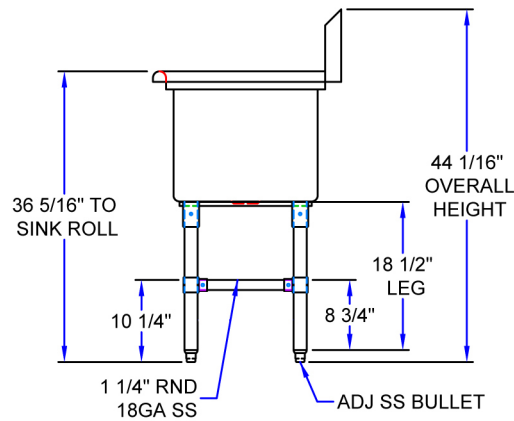

Part Number	Unit Size (l x w)	Bowl Dim. (l x w x d)	Sets of Faucet Holes	Legs
BKS6-2-1620-14S	37 1/8" x 25 1/2"	16" x 20" x 14"	1	Stainless Steel w/ End Bracing
BKS6-2-18-14S	41 1/8" x 23 1/2"	18" x 18" x 14"	1	Stainless Steel w/ End Bracing
BKS6-2-24-14S	53 1/8" x 29 1/2"	24" x 24" x 14"	1	Stainless Steel w/ End Bracing

PRODUCT DATA SHEET

BK RESOURCES

Two Compartment - No Drainboards

Stainless Steel Compartment Sinks

PRODUCT DATA SHEET

BK RESOURCES