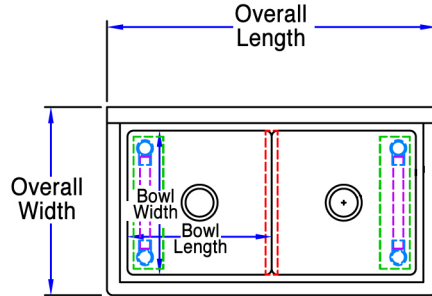

Part Number	Unit Size (l x w)	Bowl Dim. (l x w x d)	Sets of Faucet Holes	Legs
BKS6-2-1620-14S	37 1/8" x 25 1/2"	16" x 20" x 14"	1	Stainless Steel w/ End Bracing
BKS6-2-18-14S	41 1/8" x 23 1/2"	18" x 18" x 14"	1	Stainless Steel w/ End Bracing
BKS6-2-24-14S	53 1/8" x 29 1/2"	24" x 24" x 14"	1	Stainless Steel w/ End Bracing

PRODUCT DATA SHEET

BK RESOURCES

Two Compartment - No Drainboards

Stainless Steel Compartment Sinks

PRODUCT DATA SHEET

BK RESOURCES