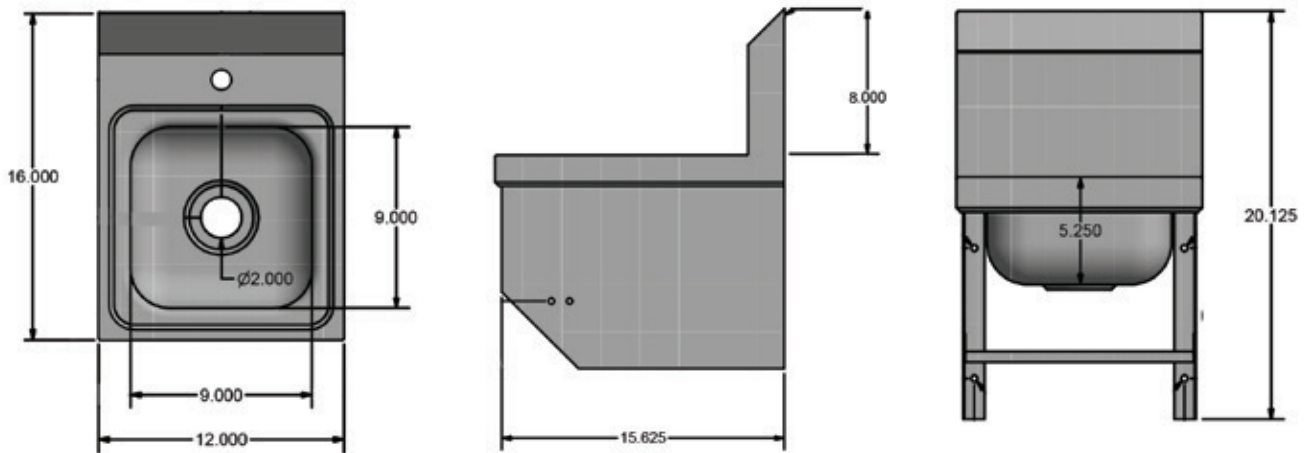

9" x 9" Space Saving Deck Mount Hand Sinks w/ Knee Valve Package

Stainless Steel Hand Sinks

Use your smart phone to scan the above QR code to visit our website:
www.bk-resources.com

Certifications:

Features:

- Wall Mounting Hardware Included
- Drain Included

Material:

- T-304 Stainless Steel

Options:

- Other Plumbing Accessories - Call For Details
- Knee Valve with Gooseneck Spout and Base

Part Number	Unit Size (w x d)	Bowl Dim. (l x w x d)	Faucet / Spout Mounting	Included Faucet	Drain Size
BKHS-D-SS-1-BKK	12" x 16"	9" x 9" x 5"	1 Hole Deck	-	1 7/8"
BKHS-D-SS-1-BKK-PG	12" x 16"	9" x 9" x 5"	1 Hole Deck	BKKV-DGS-G	1 7/8"