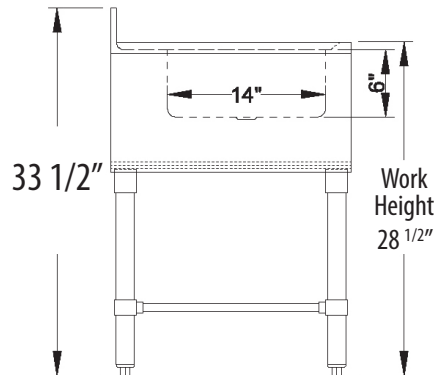

Underbar Dump Sink

Stainless Steel Underbar Dump Sinks

Use your smart phone to scan the above QR code to visit our website:
www.bk-resources.com

Certifications:

Features:

- Bowl Dimensions: 10" (l) x 14" (w) x 6" (d)
- Accepts 4" O.C. Deck Mount Faucet
- Easily Install into Body

Material:

- T-304 18 ga. Stainless Steel Top
- Stainless Steel Legs
- Adjustable High Impact Corrosion Resistant Feet

Options:

- Upgraded Bullet Feet

Part Number	Unit Size (l x w x h)	Faucet Mount	Product Weight (lbs)	Included Faucet
UB4-18-1014HS	15" x 18 1/4" x 33 1/2"	Deck	30.00	-
UB4-18-1014HS-P-G	15" x 18 1/4" x 33 1/2"	Deck	35.00	BKD-6-G
UB4-18-1014HS12	12" x 18 1/4" x 33 1/2"	Deck	32.00	-
UB4-18-1014HS12-P-G	12" x 18 1/4" x 33 1/2"	Deck	35.00	BKD-6-G