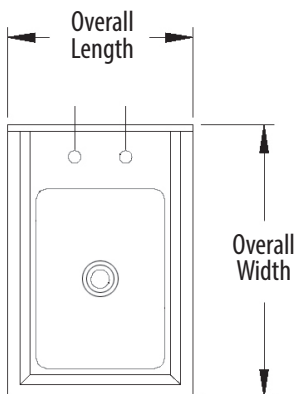

Underbar Dump Sink

Stainless Steel Underbar Dump Sinks

Use your smart phone to scan the above QR code to visit our website:
www.bk-resources.com

Certifications:

Features:

- Bowl Dimensions: 10" (l) x 14" (w) x 6" (d)
- Accepts 4" O.C. Deck Mount Faucet
- Easily Install into Body

Material:

- T-304 18 ga. Stainless Steel Top
- Stainless Steel Legs
- Adjustable High Impact Corrosion Resistant Feet

Options:

- Upgraded Bullet Feet

Part Number	Unit Size (l x w x h)	Faucet Mount	Product Weight (lbs)	Included Faucet
UB4-18-1014HS	15" x 18 1/4" x 33 1/2"	Deck	30.00	-
UB4-18-1014HS-P-G	15" x 18 1/4" x 33 1/2"	Deck	35.00	BKD-6-G
UB4-18-1014HS12	12" x 18 1/4" x 33 1/2"	Deck	32.00	-
UB4-18-1014HS12-P-G	12" x 18 1/4" x 33 1/2"	Deck	35.00	BKD-6-G