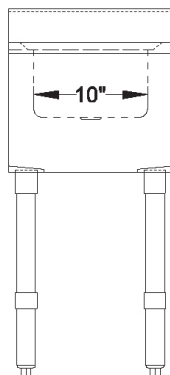

Underbar Dump Sink

Stainless Steel Underbar Dump Sinks

Use your smart phone to scan the above QR code to visit our website:
www.bk-resources.com

Certifications:

Features:

- Bowl Dimensions: 10" (l) x 14" (w) x 6" (d)
- Accepts 4" O.C. Deck Mount Faucet
- Easily Install into Body

Material:

- T-304 18 ga. Stainless Steel Top
- Stainless Steel Legs
- Adjustable High Impact Corrosion Resistant Feet

Options:

- Upgraded Bullet Feet

Part Number	Unit Size (l x w x h)	Faucet Mount	Product Weight (lbs)	Included Faucet
UB4-18-1014HS	15" x 18 1/4" x 33 1/2"	Deck	30.00	-
UB4-18-1014HS-P-G	15" x 18 1/4" x 33 1/2"	Deck	35.00	BKD-6-G
UB4-18-1014HS12	12" x 18 1/4" x 33 1/2"	Deck	32.00	-
UB4-18-1014HS12-P-G	12" x 18 1/4" x 33 1/2"	Deck	35.00	BKD-6-G