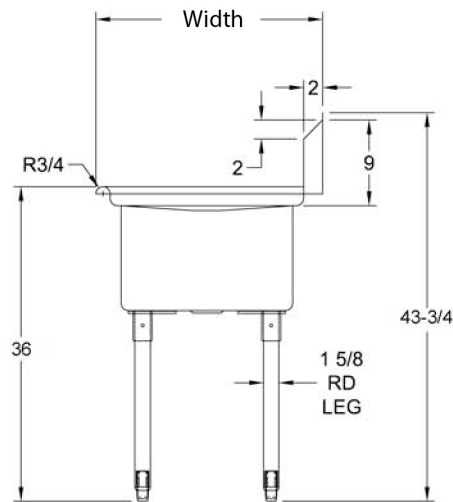

Three Compartment - One Drainboard

Stainless Steel Compartment Sinks

PRODUCT DATA SHEET

BK RESOURCES