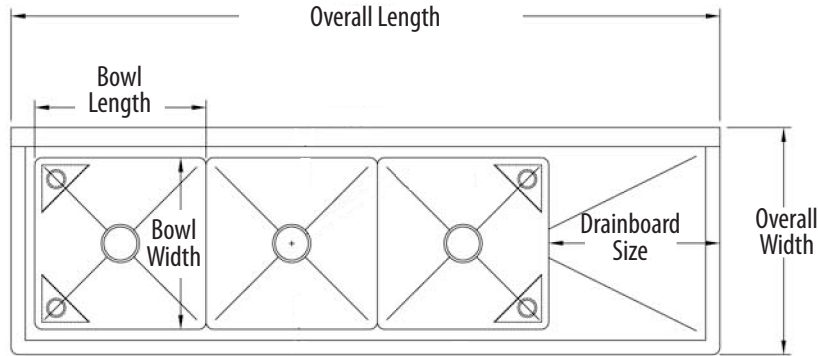

Three Compartment - One Drainboard

Stainless Steel Compartment Sinks

PRODUCT DATA SHEET

BK RESOURCES