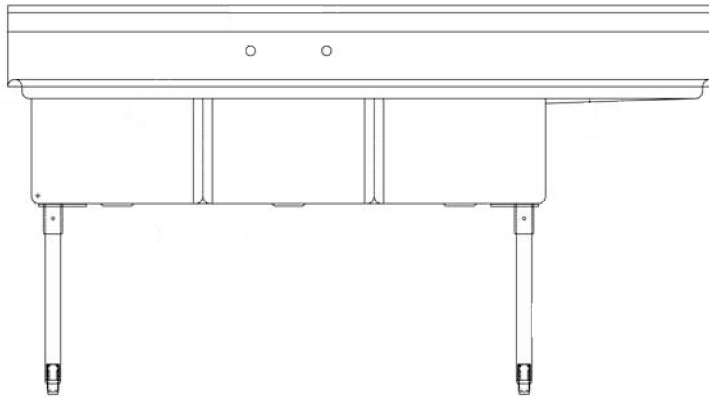

Three Compartment - One Drainboard

Stainless Steel Compartment Sinks

PRODUCT DATA SHEET

BK RESOURCES