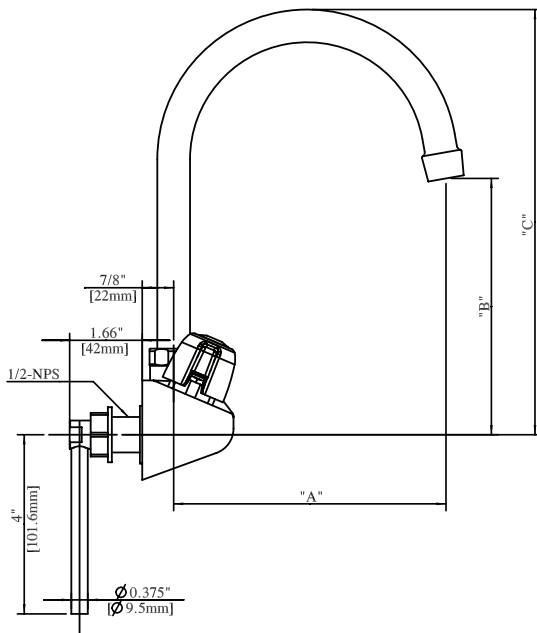

Use your smart phone to scan the above QR code to visit our website: www.bk-resources.com

4" Splash Mount Shallow Standard Duty Faucet with Gooseneck Spout

Model: BKF-W2-xG-G, Lead Free

Options:

BKF-C414-VR
Vandal Resistant Aerator - .5 GPM

Product Specifications:

- 1/4 Turn Ceramic Cartridges
- Color Coded Hot & Cold Indicators
- Double O-Ring Spout Seal
- High Polished Nickel Chrome Finish
- Lead Free Compliant
- Full Replacement Parts Available

Product Detail:

Model Number	DIM. A	DIM. B	DIM. C
BKF-W2-3G-G	3.5" [90]	5.13" [130]	7.88" [200]
BKF-W2-5G-G	6" [150]	5" [127]	9.5" [241]
BKF-W2-8G-G	8.5" [215]	7.5" [190.5]	12.38" [314.3]
BKF-W2-3MG-G	3" [76.2]	3.125" [79.38]	5.375" [136.53]