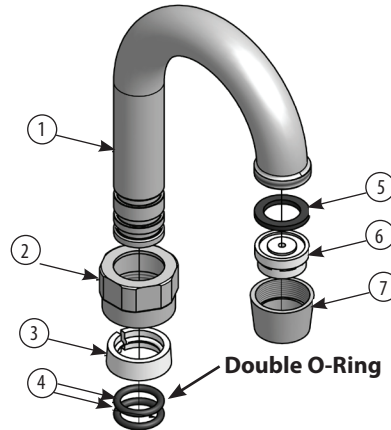

Product Specifications:

- 1/4 Turn Ceramic Cartridges
- Color Coded Hot & Cold Indicators
- Double O-Ring Spout Seal
- High Polished Nickel Chrome Finish
- Lead Free Compliant
- Full Replacement Parts Available

Product Detail:

Model Number	DIM. A	DIM. B	DIM. C
BKF-W2-3G-G	3.5" [90]	5.13" [130]	7.88" [200]
BKF-W2-5G-G	6" [150]	5" [127]	9.5" [241]
BKF-W2-8G-G	8.5" [215]	7.5" [190.5]	12.38" [314.3]
BKF-W2-3MG-G	3" [76.2]	3.125" [79.38]	5.375" [136.53]

Certifications:

Certified to NSF/ANSI 61 Section 9-G

PRODUCT SPECIFICATION SHEET

RESOURCES

4" Splash Mount Shallow Standard Duty Faucet with Gooseneck Spout

Model: BKF-W2-xG-G, Lead Free

Exploded Parts Detail:

Diagram #	Quantity	Part Number	Description
1	1	BKF-SPT-XX-G	Gooseneck Spout
2	1	BKF-SPT-NUT	Nut
3	1	BKF-SPT-SPACER	Spacer
4	2	BKF-SPT-ORING	O-Ring
5	1	BKF-SPT-AER-W	Aerator Washer
6	1	BKF-SPT-AER	Aerator
7	1	BKF-SPT-NOZZLE	Nozzle
8	1	BKF-W2-XX-G	Faucet Body
9	2	BK-DBH	Handle
10	2	BKF-90-Conn	Brass w/O-Ring Seal
11	2	(1)BKF-W-CV-G & (1)BKF-W-HV-G	Ceramic Valves
12	2	BKF-MW	Washer
13	2	BKF-W-TN	Valve Trim Nut
14	2	BKF-90-CONN-W	Washer