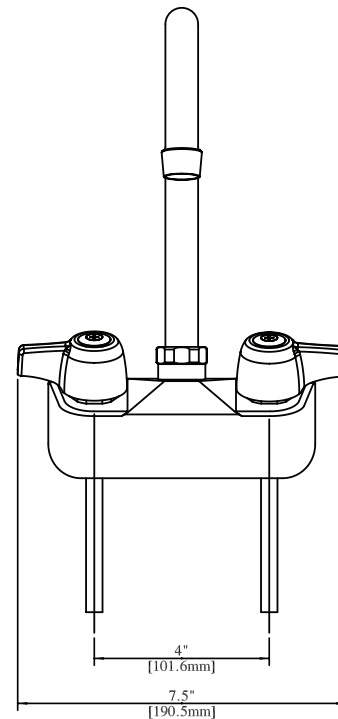

Use your smart phone to scan the above QR code to visit our website: www.bk-resources.com

4" Splash Mount Shallow Standard Duty Faucet with Gooseneck Spout

Model: BKF-W2-xG-G, Lead Free

Options:

BKF-C414-VR
Vandal Resistant Aerator - .5 GPM

Product Specifications:

- 1/4 Turn Ceramic Cartridges
- Color Coded Hot & Cold Indicators
- Double O-Ring Spout Seal
- High Polished Nickel Chrome Finish
- Lead Free Compliant
- Full Replacement Parts Available

Product Detail:

Model Number	DIM. A	DIM. B	DIM. C
BKF-W2-3G-G	3.5" [90]	5.13" [130]	7.88" [200]
BKF-W2-5G-G	6" [150]	5" [127]	9.5" [241]
BKF-W2-8G-G	8.5" [215]	7.5" [190.5]	12.38" [314.3]
BKF-W2-3MG-G	3" [76.2]	3.125" [79.38]	5.375" [136.53]

Diagram #	Quantity	Part Number	Description
1	1	BKF-SPT-XX-G	Gooseneck Spout
2	1	BKF-SPT-NUT	Nut
3	1	BKF-SPT-SPACER	Spacer
4	2	BKF-SPT-ORING	O-Ring
5	1	BKF-SPT-AER-W	Aerator Washer
6	1	BKF-SPT-AER	Aerator
7	1	BKF-SPT-NOZZLE	Nozzle
8	1	BKF-W2-XX-G	Faucet Body
9	2	BK-DBH	Handle
10	2	BKF-90-Conn	Brass w/O-Ring Seal
11	2	(1)BKF-W-CV-G & (1)BKF-W-HV-G	Ceramic Valves
12	2	BKF-MW	Washer
13	2	BKF-W-TN	Valve Trim Nut
14	2	BKF-90-CONN-W	Washer