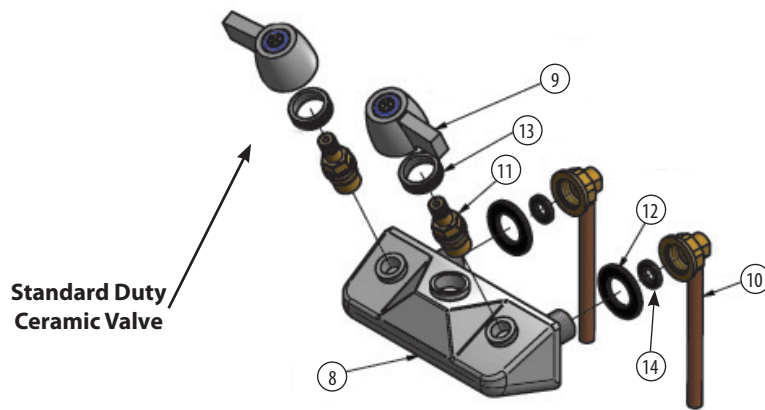

Product Specifications:

- 1/4 Turn Ceramic Cartridges
- Color Coded Hot & Cold Indicators
- Double O-Ring Spout Seal
- High Polished Nickel Chrome Finish
- Lead Free Compliant
- Full Replacement Parts Available

Product Detail:

Model Number	DIM. A	DIM. B	DIM. C
BKF-W2-3G-G	3.5" [90]	5.13" [130]	7.88" [200]
BKF-W2-5G-G	6" [150]	5" [127]	9.5" [241]
BKF-W2-8G-G	8.5" [215]	7.5" [190.5]	12.38" [314.3]
BKF-W2-3MG-G	3" [76.2]	3.125" [79.38]	5.375" [136.53]

Certifications:

Certified to NSF/ANSI 61 Section 9-G

PRODUCT SPECIFICATION SHEET

RESOURCES

4" Splash Mount Shallow Standard Duty Faucet with Gooseneck Spout

Model: BKF-W2-xG-G, Lead Free

Exploded Parts Detail:

Diagram #	Quantity	Part Number	Description
1	1	BKF-SPT-XX-G	Gooseneck Spout
2	1	BKF-SPT-NUT	Nut
3	1	BKF-SPT-SPACER	Spacer
4	2	BKF-SPT-ORING	O-Ring
5	1	BKF-SPT-AER-W	Aerator Washer
6	1	BKF-SPT-AER	Aerator
7	1	BKF-SPT-NOZZLE	Nozzle
8	1	BKF-W2-XX-G	Faucet Body
9	2	BK-DBH	Handle
10	2	BKF-90-Conn	Brass w/O-Ring Seal
11	2	(1)BKF-W-CV-G & (1)BKF-W-HV-G	Ceramic Valves
12	2	BKF-MW	Washer
13	2	BKF-W-TN	Valve Trim Nut
14	2	BKF-90-CONN-W	Washer