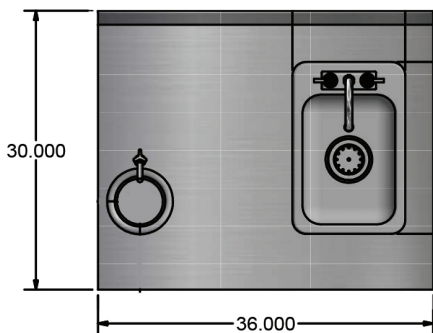

Ice Cream Cabinet

EASYMOD™ Creations

Features:

- 36" Cabinet Base Work Table
- 10x14 Dropin Sink & Faucet
- Dipper well with Faucet
- Sliding Doors
- Legs Adjust 1" in Height
- 5" Riser

Material:

- T-304 14 ga. Stainless Steel Top
- T-304 18 ga. Stainless Steel Body
- Stainless Steel Legs & Feet

Options:

- Casters
- Adjustable Shelf

Part List

Item	Item #	Qty	Description
1	BKDCR5-3036S	1	30" x 36" Cabinet Base Work Table w/ 5" Riser & Sliding Doors
2	BK-DIS-1014-10-P-G	1	Drop-In Sink w/ Faucet
3	EM-3	1	Cutout & Install of Drop-In Sink
4	EM-16A	1	Parts & Install of Dipper Well Bowl & Faucet

Part Number	Unit Size (l x w x h)	Product Weight (lbs)
MOD-IC	30" x 36" x 39.75"	165.00

PRODUCT DATA SHEET

BK RESOURCES