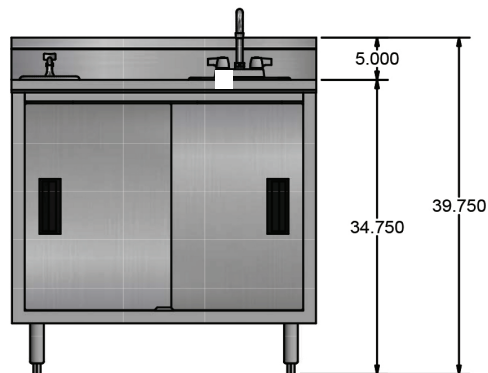

Ice Cream Cabinet

EASYMOD™ Creations

Features:

- 36" Cabinet Base Work Table
- 10x14 Dropin Sink & Faucet
- Dipper well with Faucet
- Sliding Doors
- Legs Adjust 1" in Height
- 5" Riser

Material:

- T-304 14 ga. Stainless Steel Top
- T-304 18 ga. Stainless Steel Body
- Stainless Steel Legs & Feet

Options:

- Casters
- Adjustable Shelf

Part List

Item	Item #	Qty	Description
1	BKDCR5-3036S	1	30" x 36" Cabinet Base Work Table w/ 5" Riser & Sliding Doors
2	BK-DIS-1014-10-P-G	1	Drop-In Sink w/ Faucet
3	EM-3	1	Cutout & Install of Drop-In Sink
4	EM-16A	1	Parts & Install of Dipper Well Bowl & Faucet

Part Number	Unit Size (l x w x h)	Product Weight (lbs)
MOD-IC	30" x 36" x 39.75"	165.00

PRODUCT DATA SHEET

BK RESOURCES