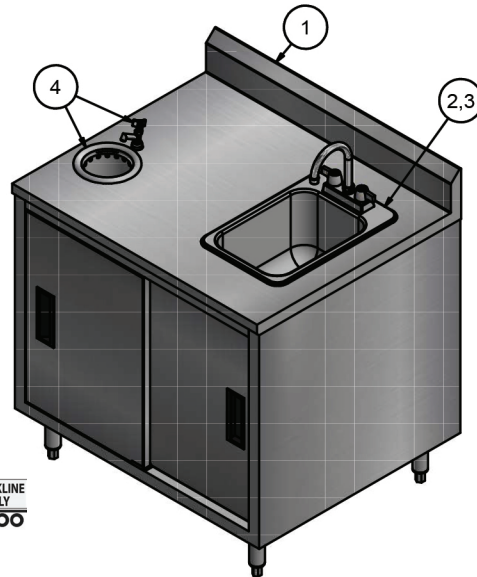

Ice Cream Cabinet

EASYMOD™ Creations

Features:

- 36" Cabinet Base Work Table
- 10x14 Dropin Sink & Faucet
- Dipper well with Faucet
- Sliding Doors
- Legs Adjust 1" in Height
- 5" Riser

Material:

- T-304 14 ga. Stainless Steel Top
- T-304 18 ga. Stainless Steel Body
- Stainless Steel Legs & Feet

Options:

- Casters
- Adjustable Shelf

Part List

Item	Item #	Qty	Description
1	BKDCR5-3036S	1	30" x 36" Cabinet Base Work Table w/ 5" Riser & Sliding Doors
2	BK-DIS-1014-10-P-G	1	Drop-In Sink w/ Faucet
3	EM-3	1	Cutout & Install of Drop-In Sink
4	EM-16A	1	Parts & Install of Dipper Well Bowl & Faucet

Easy Mod Creations:

- Use these MOD's as a starting point or idea creator for your own creation
- Add or remove Easy Mods to design a convenience store table that suits your needs
- See part list for how this was made

Part Number	Unit Size (l x w x h)	Product Weight (lbs)
MOD-IC	30" x 36" x 39.75"	165.00

PRODUCT DATA SHEET

BK RESOURCES