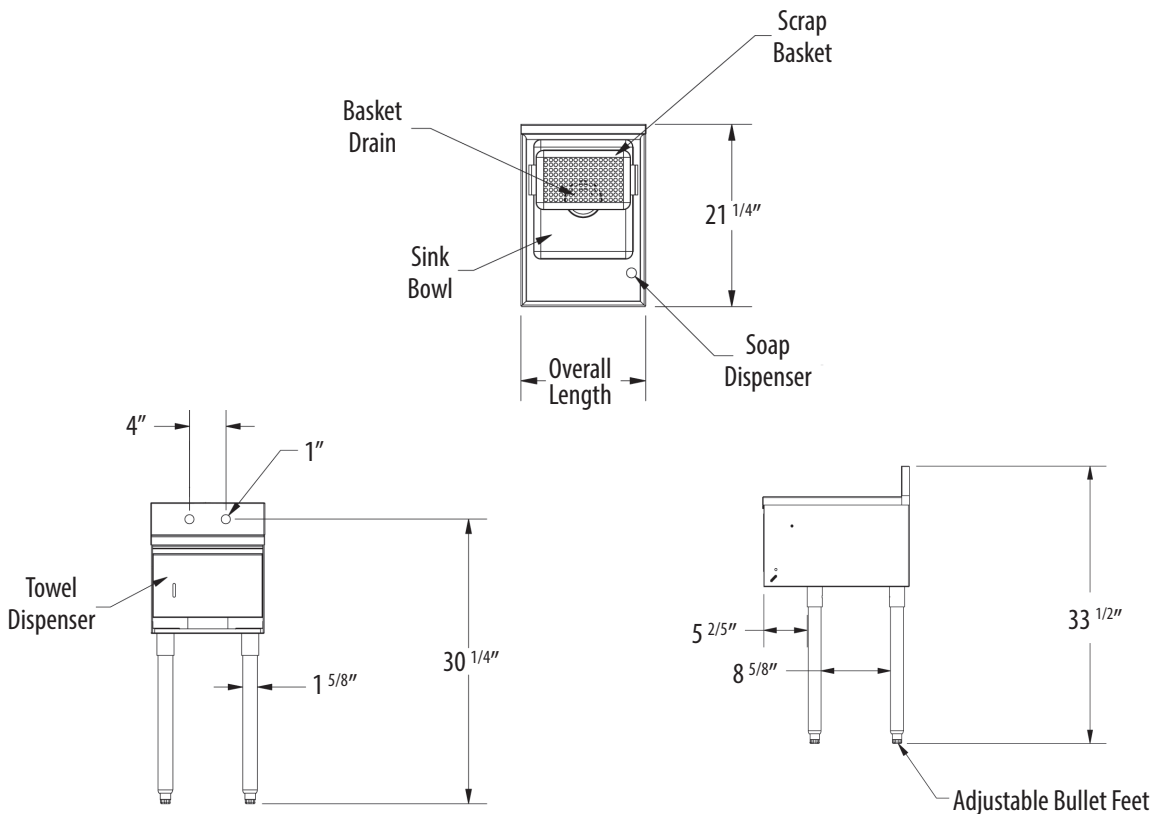

Underbar Dump Sink w/ Soap & Towel Dispenser

**Stainless Steel Underbar Dump Sinks
(21" Front to Back Units)**

Use your smart phone to scan the above QR code to visit our website:
www.bk-resources.com

Features:

- Strainer Basket
- BK-UCSD-1 Soap Dispenser
- BKDR-2 Basket Drain
- Towel Dispenser

Material:

- T-304 18 ga. Stainless Steel
- S/S Legs
- Adjustable High Impact Corrosion Resistant Feet

Part Number	Unit Size (l x w x h)	Faucet Mount	Faucet Included	Product Weight (lbs)
UB4-21-1012HST-12	12" x 21 1/4" x 33 1/2"	Splash	N/A	37.00
UB4-21-1012HST-12-P-G	12" x 21 1/4" x 33 1/2"	Splash	BKF-W2-3G-G	
UB4-21-1012HST-15	15" x 21 1/4" x 33 1/2"	Splash	N/A	
UB4-21-1012HST-15-P-G	15" x 21 1/4" x 33 1/2"	Splash	BKF-W2-3G-G	