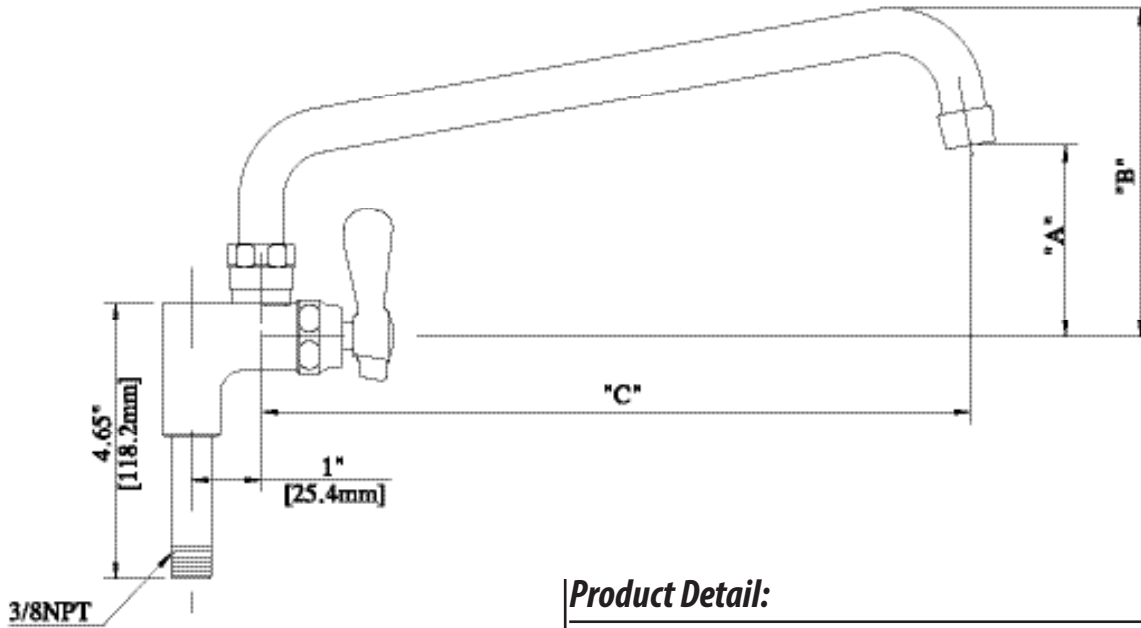

Use your smart phone to scan the above QR code to visit our website: www.bk-resources.com

Add A Faucet with Swing Spout

Model: EVO-AF, Lead Free

Options:

EVO-C414-VR
Vandal Resistant Aerator - .5 GPM

Product Specifications:

- Heavy Duty Double Seat 1/4 Turn Ceramic Cartridges
- Double O-Ring Spout Seal
- Stainless Steel
- Lead Free Compliant
- Full Replacement Parts Available

Product Detail:

Model Number	DIM. A	DIM. B	DIM. C	Product Weight (lbs)
EVO-AF-6	4.88" [123.8]	7" [177.8]	6" [152.4]	2.00
EVO-AF-8	5.31" [135]	7.53" [191.3]	8" [203.2]	2.00
EVO-AF-10	5.69" [144.5]	7.92" [200]	10" [254]	2.00
EVO-AF-12	6" [152]	8.31" [211.1]	12" [304.8]	2.00
EVO-AF-14	6.5" [165.1]	8.63" [219]	14" [355.6]	2.00
EVO-AF-16	6.88" [174.6]	9" [228]	16" [406.4]	2.00

Certifications:

Certified to NSF/ANSI 61 Section 9-G

PRODUCT SPECIFICATION SHEET

RESOURCES

Add A Faucet with Swing Spout

Model: EVO-AF, Lead Free

Exploded Parts Detail:

Diagram #	Quantity	Part Number	Description
1	1	EVO-SPT-XX-G	Spout
2	1	EVO-SPT-SPACER	Spacer
3	2	EVO-SPT-ORING	Double O-Ring
4	1	EVO-SPT-NUT	Spout Nut
5	1	EVO-SPT-AER-W	Aerator Washer
6	1	EVO-SPT-AER	Aerator
7	1	EVO-AER-NOZZLE	Nozzle
8	1	EVO-AF-XX-G	Faucet Body
9	1	EVO-AF-VALVE-G	Ceramic Valve
10	1	EVO-BONNET	Bonnet
11	1	EVO-SBH	Handle
12	1	BK-3.5RP-G	Riser Pipe