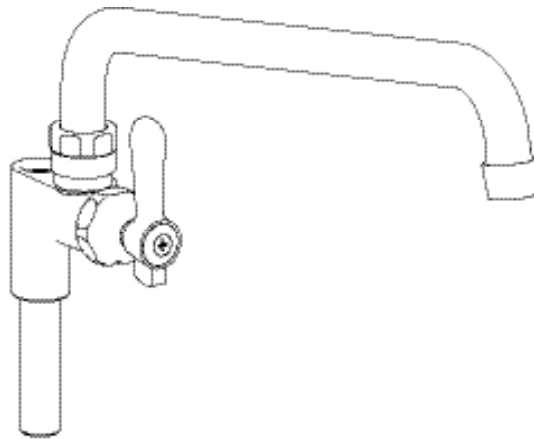

Use your smart phone to scan the above QR code to visit our website: www.bk-resources.com

Add A Faucet with Swing Spout

Model: EVO-AF, Lead Free

Options:

EVO-C414-VR
Vandal Resistant Aerator - .5 GPM

Product Specifications:

- Heavy Duty Double Seat 1/4 Turn Ceramic Cartridges
- Double O-Ring Spout Seal
- Stainless Steel
- Lead Free Compliant
- Full Replacement Parts Available

Product Detail:

Model Number	DIM. A	DIM. B	DIM. C	Product Weight (lbs)
EVO-AF-6	4.88" [123.8]	7" [177.8]	6" [152.4]	2.00
EVO-AF-8	5.31" [135]	7.53" [191.3]	8" [203.2]	2.00
EVO-AF-10	5.69" [144.5]	7.92" [200]	10" [254]	2.00
EVO-AF-12	6" [152]	8.31" [211.1]	12" [304.8]	2.00
EVO-AF-14	6.5" [165.1]	8.63" [219]	14" [355.6]	2.00
EVO-AF-16	6.88" [174.6]	9" [228]	16" [406.4]	2.00

Certifications:

Certified to NSF/ANSI 61 Section 9-G

PRODUCT SPECIFICATION SHEET

RESOURCES

Add A Faucet with Swing Spout

Model: EVO-AF, Lead Free

Exploded Parts Detail:

Diagram #	Quantity	Part Number	Description
1	1	EVO-SPT-XX-G	Spout
2	1	EVO-SPT-SPACER	Spacer
3	2	EVO-SPT-ORING	Double O-Ring
4	1	EVO-SPT-NUT	Spout Nut
5	1	EVO-SPT-AER-W	Aerator Washer
6	1	EVO-SPT-AER	Aerator
7	1	EVO-AER-NOZZLE	Nozzle
8	1	EVO-AF-XX-G	Faucet Body
9	1	EVO-AF-VALVE-G	Ceramic Valve
10	1	EVO-BONNET	Bonnet
11	1	EVO-SBH	Handle
12	1	BK-3.5RP-G	Riser Pipe