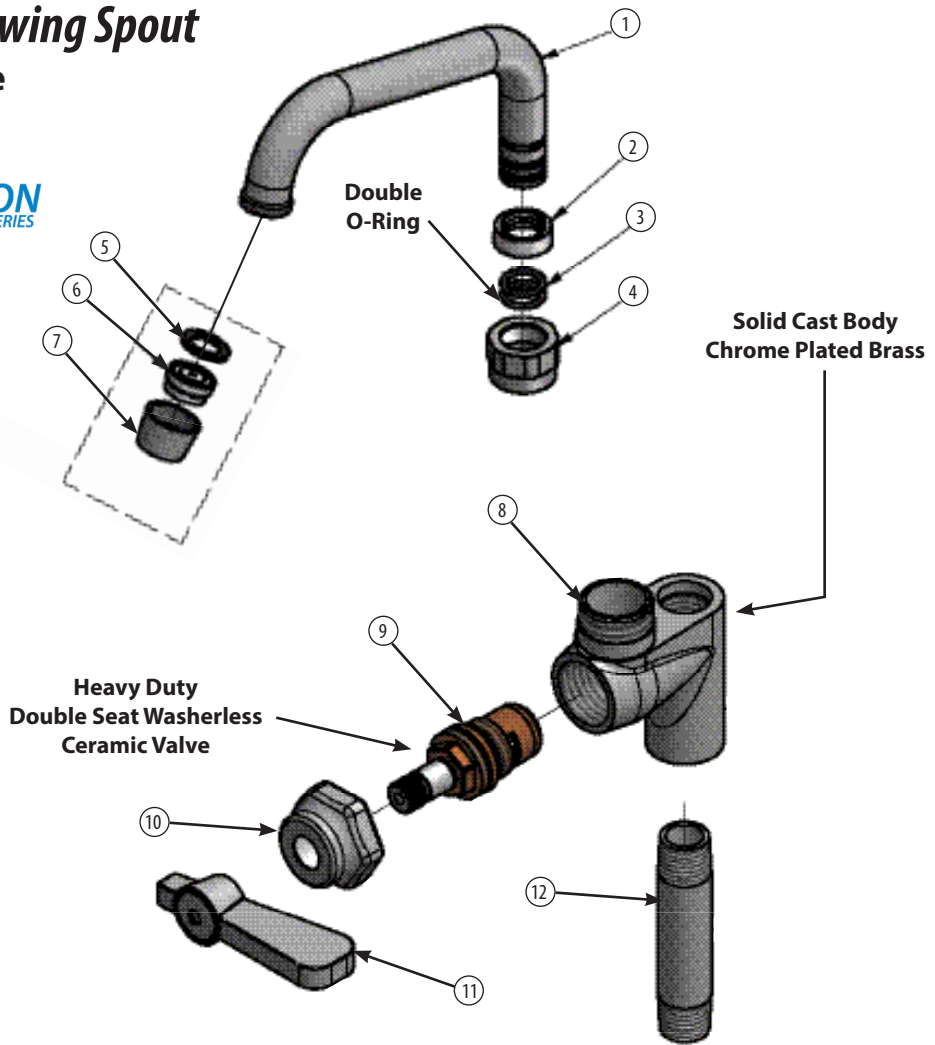

Use your smart phone to scan the above QR code to visit our website: www.bk-resources.com

Add A Faucet with Swing Spout

Model: EVO-AF, Lead Free

Options:

EVO-C414-VR
Vandal Resistant Aerator - .5 GPM

Product Specifications:

- Heavy Duty Double Seat 1/4 Turn Ceramic Cartridges
- Double O-Ring Spout Seal
- Stainless Steel
- Lead Free Compliant
- Full Replacement Parts Available

Product Detail:

Model Number	DIM. A	DIM. B	DIM. C	Product Weight (lbs)
EVO-AF-6	4.88" [123.8]	7" [177.8]	6" [152.4]	2.00
EVO-AF-8	5.31" [135]	7.53" [191.3]	8" [203.2]	2.00
EVO-AF-10	5.69" [144.5]	7.92" [200]	10" [254]	2.00
EVO-AF-12	6" [152]	8.31" [211.1]	12" [304.8]	2.00
EVO-AF-14	6.5" [165.1]	8.63" [219]	14" [355.6]	2.00
EVO-AF-16	6.88" [174.6]	9" [228]	16" [406.4]	2.00

Certifications:

Certified to NSF/ANSI 61 Section 9-G

PRODUCT SPECIFICATION SHEET

RESOURCES

Add A Faucet with Swing Spout

Model: EVO-AF, Lead Free

Exploded Parts Detail:

Diagram #	Quantity	Part Number	Description
1	1	EVO-SPT-XX-G	Spout
2	1	EVO-SPT-SPACER	Spacer
3	2	EVO-SPT-ORING	Double O-Ring
4	1	EVO-SPT-NUT	Spout Nut
5	1	EVO-SPT-AER-W	Aerator Washer
6	1	EVO-SPT-AER	Aerator
7	1	EVO-AER-NOZZLE	Nozzle
8	1	EVO-AF-XX-G	Faucet Body
9	1	EVO-AF-VALVE-G	Ceramic Valve
10	1	EVO-BONNET	Bonnet
11	1	EVO-SBH	Handle
12	1	BK-3.5RP-G	Riser Pipe

Optional Spouts & Parts:

-  Heavy Duty Gooseneck Spout
EVO-HSPT-3G, EVO-HSPT-5G
EVO-HSPT-8G
-  Heavy Duty DJ Swing Spout
EVO-HSPT-18
-  Heavy Duty Swing Spout
EVO-HSPT-6, EVO-HSPT-8
EVO-HSPT-10, EVO-HSPT-12
EVO-HSPT-14, EVO-HSPT-16
-  EVO-C414-VR
Vandal Resistant Aerator - .5 GPM