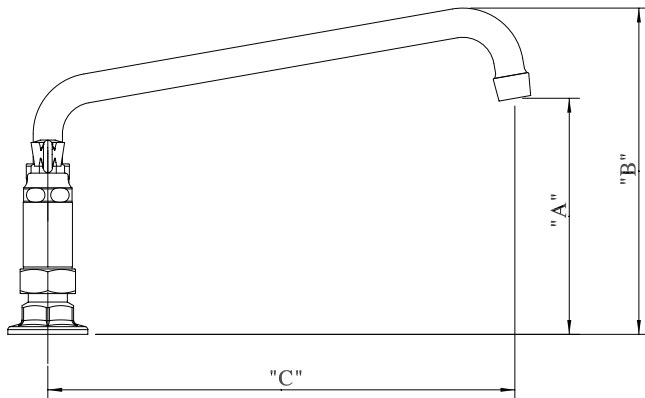

Use your smart phone to scan the above QR code to visit our website: www.bk-resources.com

8" Deck Mount Heavy Duty Faucet with Swing Spout

Model: BKF8HD-G, Lead Free

Options:

BKF-C414-VR
Vandal Resistant Aerator - .5 GPM

BKF-WBH
ADA Compliant
Wrist Blade Handles

BK-DMMK
Faucet Mounting Kit - *SOLD SEPARATELY*

Product Specifications:

- Heavy Duty Double Seat 1/4 Turn Ceramic Cartridges
- Color Coded Hot & Cold Indicators
- Double O-Ring Spout Seal
- High Polished Triple Dipped Chrome Finish
- Integral Check Valve
- Lead Free Compliant
- Full Replacement Parts Available

Product Detail:

Model Number	DIM. A	DIM. B	DIM. C
BKF8HD-6-G	4.75" [120.6]	7" [177.8]	6" [152.4]
BKF8HD-8-G	5.56" [141.3]	7.38" [187.3]	8" [203.2]
BKF8HD-10-G	5.81" [147.6]	7.75" [196.8]	10" [254]
BKF8HD-12-G	6" [152.4]	8.20" [208.3]	12" [304.8]
BKF8HD-14-G	6.38" [161.9]	8.63" [219]	14" [355.6]
BKF8HD-16-G	6.75" [171.5]	9" [228.6]	16" [406.4]