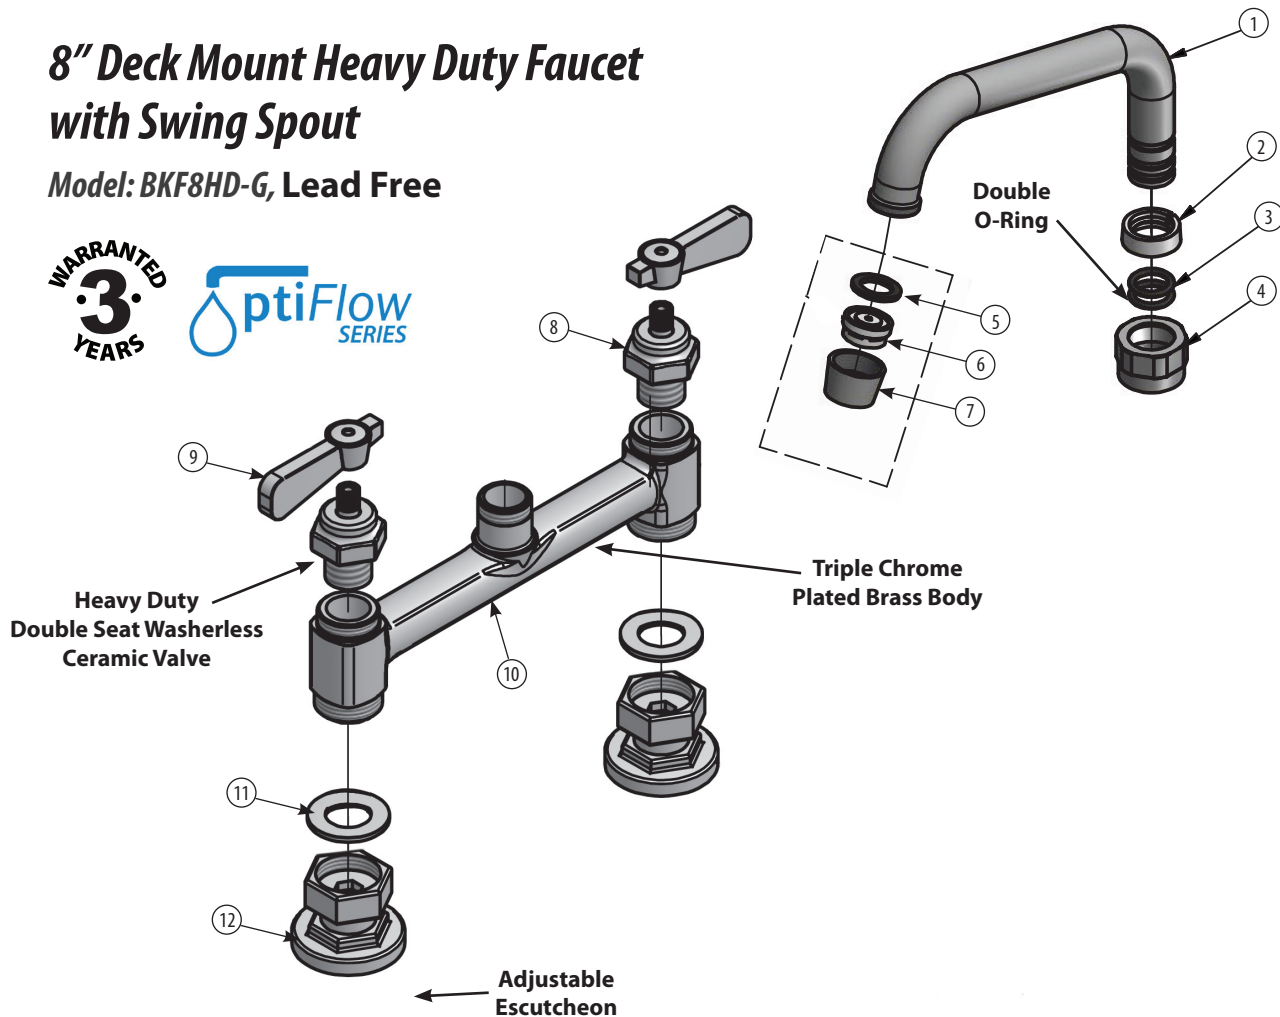

Use your smart phone to scan the above QR code to visit our website: www.bk-resources.com

8" Deck Mount Heavy Duty Faucet with Swing Spout

Model: BKF8HD-G, Lead Free

Options:

BKF-C414-VR
Vandal Resistant Aerator - .5 GPM

BKF-WBH
ADA Compliant
Wrist Blade Handles

BK-DMMK
Faucet Mounting Kit - *SOLD SEPARATELY*

Product Specifications:

- Heavy Duty Double Seat 1/4 Turn Ceramic Cartridges
- Color Coded Hot & Cold Indicators
- Double O-Ring Spout Seal
- High Polished Triple Dipped Chrome Finish
- Integral Check Valve
- Lead Free Compliant
- Full Replacement Parts Available

Certifications:

PRODUCT SPECIFICATION SHEET

RESOURCES

8" Deck Mount Heavy Duty Faucet with Swing Spout

Model: BKF8HD-G, Lead Free

Exploded Parts Detail:

Diagram #	Quantity	Part Number	Description
1	1	BKF-SPT-XX-G	Spout
2	1	BKF-SPT-SPACER	Spacer
3	1	BKF-SPT-ORING	Double O-Ring
4	1	BKF-SPT-NUT	Spout Nut
5	1	BKF-SPT-AER-W	Aerator Washer
6	1	BKF-SPT-AER	Aerator
7	1	BKF-AER-NOZZLE	Nozzle
8	2	BKF-HV/CV-G	Ceramic Valve
9	2	BK-SBH	Handle
10	1	BKF8HD-XX-G	Faucet Body
11	2	BKF-ESC-WASHER	Washer
12	2	BKF-ESC	Escutcheon

Optional Spouts & Parts:

Heavy Duty Gooseneck Spout
BKF-HSPT-3G-G, BKF-HSPT-5G-G
BKF-HSPT-8G-G

Heavy Duty DJ Swing Spout
BKF-HSPT-18-G

Heavy Duty Swing Spout
BKF-HSPT-6-G, BKF-HSPT-8-G
BKF-HSPT-10-G, BKF-HSPT-12-G
BKF-HSPT-14-G, BKF-HSPT-16-G