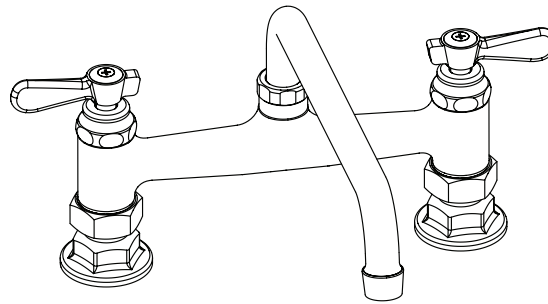

Use your smart phone to scan the above QR code to visit our website: www.bk-resources.com

8" Deck Mount Heavy Duty Faucet with Swing Spout

Model: BKF8HD-G, Lead Free

Options:

BKF-C414-VR
Vandal Resistant Aerator - .5 GPM

BKF-WBH
ADA Compliant
Wrist Blade Handles

BK-DMMK
Faucet Mounting Kit - *SOLD SEPARATELY*

Product Specifications:

- Heavy Duty Double Seat 1/4 Turn Ceramic Cartridges
- Color Coded Hot & Cold Indicators
- Double O-Ring Spout Seal
- High Polished Triple Dipped Chrome Finish
- Integral Check Valve
- Lead Free Compliant
- Full Replacement Parts Available

Product Detail:

Model Number	DIM. A	DIM. B	DIM. C
BKF8HD-6-G	4.75" [120.6]	7" [177.8]	6" [152.4]
BKF8HD-8-G	5.56" [141.3]	7.38" [187.3]	8" [203.2]
BKF8HD-10-G	5.81" [147.6]	7.75" [196.8]	10" [254]
BKF8HD-12-G	6" [152.4]	8.20" [208.3]	12" [304.8]
BKF8HD-14-G	6.38" [161.9]	8.63" [219]	14" [355.6]
BKF8HD-16-G	6.75" [171.5]	9" [228.6]	16" [406.4]

Certifications:

PRODUCT SPECIFICATION SHEET

RESOURCES

8" Deck Mount Heavy Duty Faucet with Swing Spout

Model: BKF8HD-G, Lead Free

Exploded Parts Detail:

Diagram #	Quantity	Part Number	Description
1	1	BKF-SPT-XX-G	Spout
2	1	BKF-SPT-SPACER	Spacer
3	1	BKF-SPT-ORING	Double O-Ring
4	1	BKF-SPT-NUT	Spout Nut
5	1	BKF-SPT-AER-W	Aerator Washer
6	1	BKF-SPT-AER	Aerator
7	1	BKF-AER-NOZZLE	Nozzle
8	2	BKF-HV/CV-G	Ceramic Valve
9	2	BK-SBH	Handle
10	1	BKF8HD-XX-G	Faucet Body
11	2	BKF-ESC-WASHER	Washer
12	2	BKF-ESC	Escutcheon