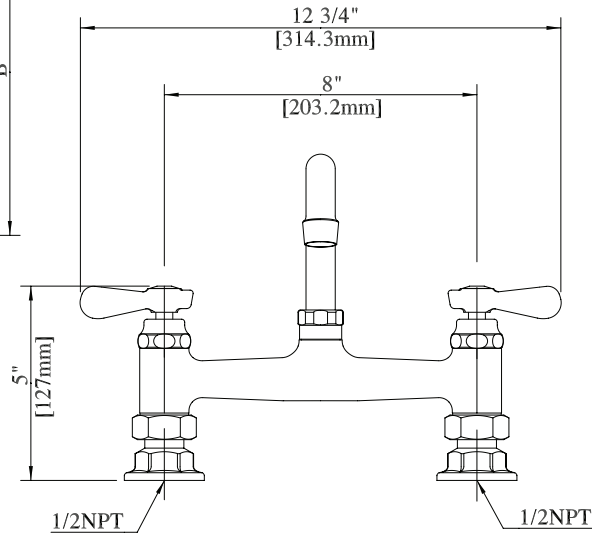

Use your smart phone to scan the above QR code to visit our website: www.bk-resources.com

8" Deck Mount Heavy Duty Faucet with Swing Spout

Model: BKF8HD-G, Lead Free

Options:

Product Specifications:

- Heavy Duty Double Seat 1/4 Turn Ceramic Cartridges
- Color Coded Hot & Cold Indicators
- Double O-Ring Spout Seal
- High Polished Triple Dipped Chrome Finish
- Integral Check Valve
- Lead Free Compliant
- Full Replacement Parts Available

Product Detail:

Model Number	DIM. A	DIM. B	DIM. C
BKF8HD-6-G	4.75" [120.6]	7" [177.8]	6" [152.4]
BKF8HD-8-G	5.56" [141.3]	7.38" [187.3]	8" [203.2]
BKF8HD-10-G	5.81" [147.6]	7.75" [196.8]	10" [254]
BKF8HD-12-G	6" [152.4]	8.20" [208.3]	12" [304.8]
BKF8HD-14-G	6.38" [161.9]	8.63" [219]	14" [355.6]
BKF8HD-16-G	6.75" [171.5]	9" [228.6]	16" [406.4]