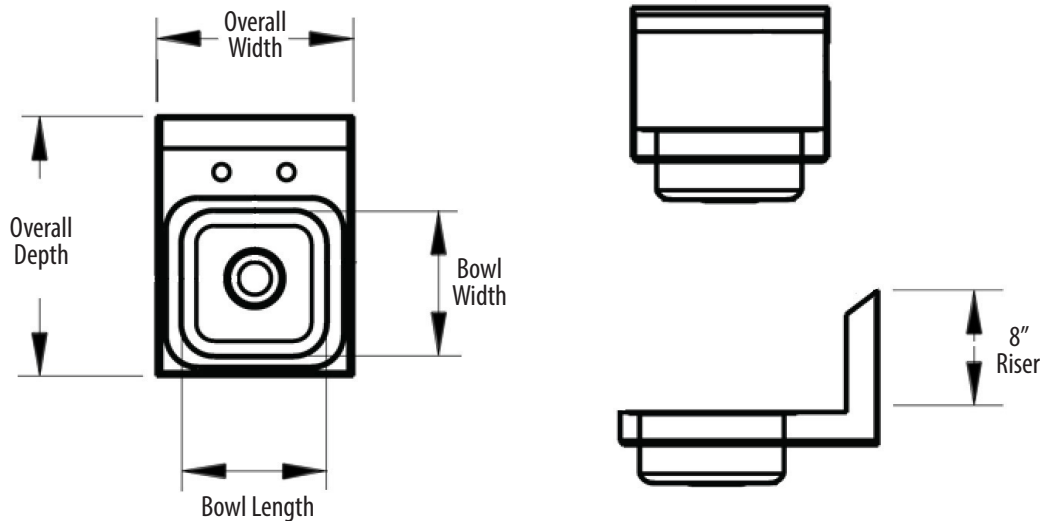

9" x 9" Deck Mount Space Saver Hand Sinks w/ Side Splash

Stainless Steel Hand Sinks

Use your smart phone to scan the above QR code to visit our website:
www.bk-resources.com

Certifications:

Features:

- Deck Mounting Hardware Included
- Drain Included
- Accommodates 4" O.C. Faucets
- Marine Edge

Material:

- T-304 Stainless Steel

Options:

- Upgraded Faucets
- Other Plumbing Accessories - Call For Details

Part Number	Unit Size (w x d)	Bowl Dim. (l x w x d)	Faucet / Spout Mounting	Side Splash	Included Faucet	Drain Size	Product Weight (lbs)
BKHS-D-SS-SS	12" x 16"	9" x 9" x 5"	4" O.C. Deck	Dual	-	1 7/8"	8.00
BKHS-D-SS-SS-P-G	12" x 16"	9" x 9" x 5"	4" O.C. Deck	Dual	BKD-3G-G	1 7/8"	11.50