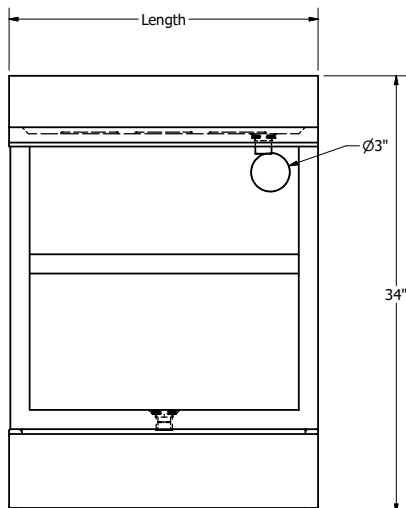

Features:

- UBB-21-GC242 Holds (3) 20" x 20" Glass Racks (not included)
- UBB-21-GC241 Holds (2) 20" x 20" Glass Racks (not included)
- Pedestal Base
- Top is Pitched & includes a Drain
- Includes: BKDR-15CP Drain
- 1 Year Warranty

Material:

- T-304 18 ga. Stainless Steel
- 18 ga SS Front Panels w/ Galv Base
- Removable SS Front Panel on Base

Part Number	Unit Size (l x w x h)	Adjustable Shelf Included	Product Weight (lbs)
UBB-21-GC240	24" x 21 1/4" x 34"	No	62.00
UBB-21-GC241	24" x 21 1/4" x 34"	Yes	69.00
UBB-21-GC242	24" x 21 1/4" x 34"	Rack Slides	65.00
UBB-21-GC301	30" x 21 1/4" x 34"	Yes	82.00
UBB-21-GC361	36" x 21 1/4" x 34"	Yes	90.00
UBB-21-GC481	48" x 21 1/4" x 34"	Yes	114.00