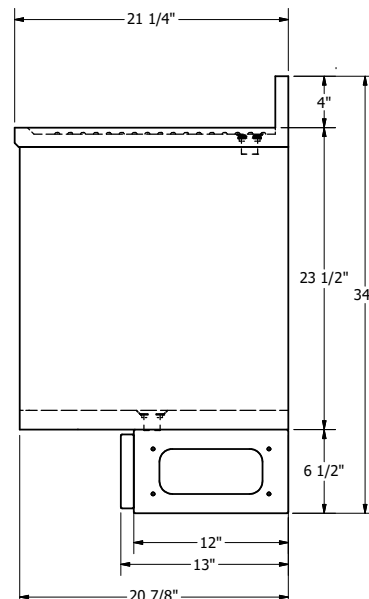

Features:

- UBB-21-GC242 Holds (3) 20" x 20" Glass Racks (not included)
- UBB-21-GC241 Holds (2) 20" x 20" Glass Racks (not included)
- Pedestal Base
- Top is Pitched & includes a Drain
- Includes: BKDR-15CP Drain
- 1 Year Warranty

Material:

- T-304 18 ga. Stainless Steel
- 18 ga SS Front Panels w/ Galv Base
- Removable SS Front Panel on Base

Part Number	Unit Size (l x w x h)	Adjustable Shelf Included	Product Weight (lbs)
UBB-21-GC240	24" x 21 1/4" x 34"	No	62.00
UBB-21-GC241	24" x 21 1/4" x 34"	Yes	69.00
UBB-21-GC242	24" x 21 1/4" x 34"	Rack Slides	65.00
UBB-21-GC301	30" x 21 1/4" x 34"	Yes	82.00
UBB-21-GC361	36" x 21 1/4" x 34"	Yes	90.00
UBB-21-GC481	48" x 21 1/4" x 34"	Yes	114.00