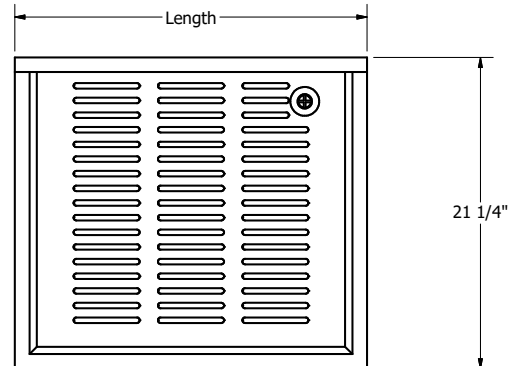

Features:

- UBB-21-GC242 Holds (3) 20" x 20" Glass Racks (not included)
- UBB-21-GC241 Holds (2) 20" x 20" Glass Racks (not included)
- Pedestal Base
- Top is Pitched & includes a Drain
- Includes: BKDR-15CP Drain
- 1 Year Warranty

Material:

- T-304 18 ga. Stainless Steel
- 18 ga SS Front Panels w/ Galv Base
- Removable SS Front Panel on Base

Part Number	Unit Size (l x w x h)	Adjustable Shelf Included	Product Weight (lbs)
UBB-21-GC240	24" x 21 1/4" x 34"	No	62.00
UBB-21-GC241	24" x 21 1/4" x 34"	Yes	69.00
UBB-21-GC242	24" x 21 1/4" x 34"	Rack Slides	65.00
UBB-21-GC301	30" x 21 1/4" x 34"	Yes	82.00
UBB-21-GC361	36" x 21 1/4" x 34"	Yes	90.00
UBB-21-GC481	48" x 21 1/4" x 34"	Yes	114.00