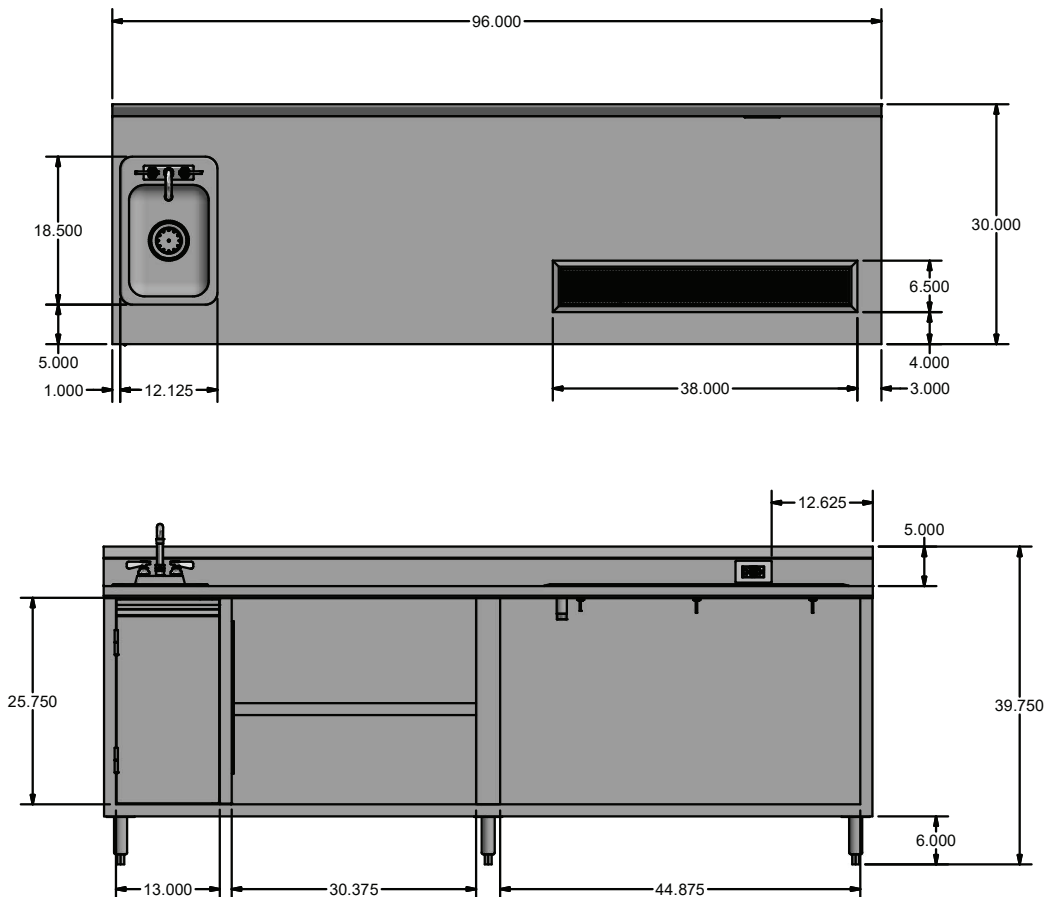

### Features:

- 14" x 10" Sink w/ BKF-4DM-3G-G Faucet
- Two Undercounter Compartments
- 5" Riser Backsplash w/ Standard Electric Outlet
- Built-In Urn Trough with Drain for Drips and Spills
- Hinged Door Under Sink
- (1) Standard Adjustable Shelf
- 3-10 day lead time

### Material:

- 14 ga. Stainless Steel Top
- 18 ga. Stainless Steel Body
- Standard Stainless Steel Legs

Size: (l x w)	Sink on the left	Sink on the right
96" X 30"	BEVT-3096L	BEVT-3096R

PRODUCT DATA SHEET