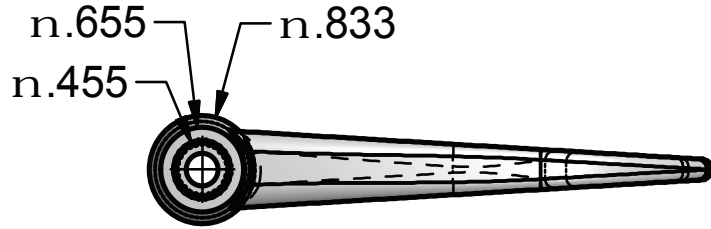

Use your smart phone to scan the above QR code to visit our website: www.bk-resources.com

Wrist Blade Faucet Handle

Model: BKF-WBH

Product Specifications:

- Chrome Plated
- For ADA Applications

Due to our commitment to improving our products, specifications are subject to change without notice.

Wrist Blade Faucet Handle

Model: BKF-WBH

BKF-WBH - ISO VIEW

Scale = 1:2

Exploded Parts Detail:

Diagram #	Quantity	Part Number	Description
1	2	BKF-WBH-Bonnet	Bonnet
2	2	BKF-WBH-HC	(1) RED & (1) BLUE Indicators
3	2	5mm-WBH-S	Screw
4	2	BKF-WBH	Wrist Blade Handle