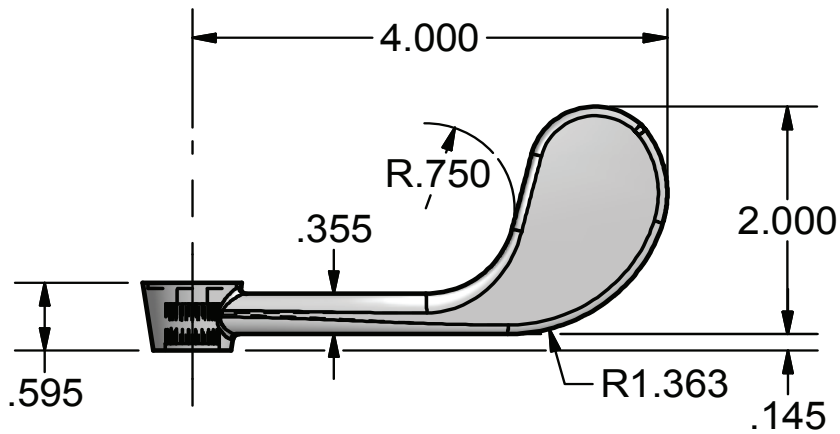

Use your smart phone to scan the above QR code to visit our website: www.bk-resources.com

Wrist Blade Faucet Handle

Model: BKF-WBH

Product Specifications:

- Chrome Plated
- For ADA Applications

Due to our commitment to improving our products, specifications are subject to change without notice.

Wrist Blade Faucet Handle

Model: BKF-WBH

BKF-WBH - ISO VIEW

Scale = 1:2

Exploded Parts Detail:

Diagram #	Quantity	Part Number	Description
1	2	BKF-WBH-Bonnet	Bonnet
2	2	BKF-WBH-HC	(1) RED & (1) BLUE Indicators
3	2	5mm-WBH-S	Screw
4	2	BKF-WBH	Wrist Blade Handle