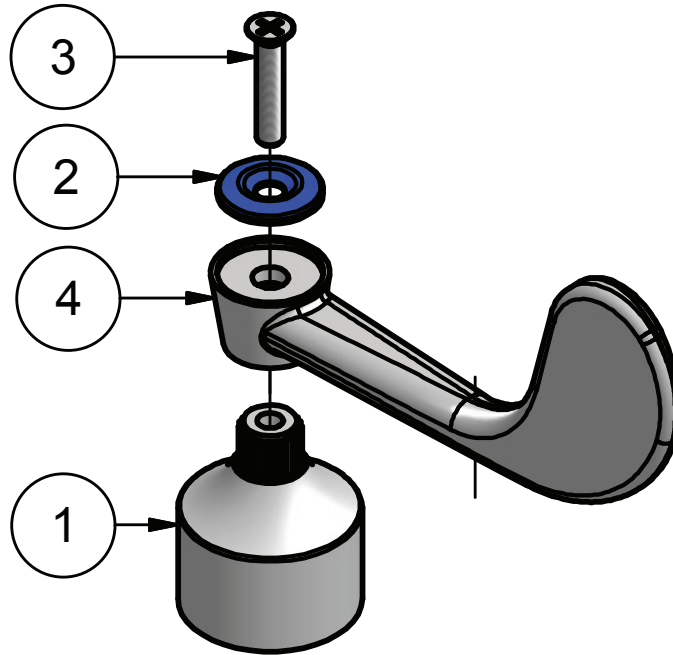

Use your smart phone to scan the above QR code to visit our website: www.bk-resources.com

Wrist Blade Faucet Handle

Model: BKF-WBH

Product Specifications:

- Chrome Plated
- For ADA Applications

Due to our commitment to improving our products, specifications are subject to change without notice.

Wrist Blade Faucet Handle

Model: BKF-WBH

BKF-WBH - ISO VIEW

Scale = 1:2

Exploded Parts Detail:

Diagram #	Quantity	Part Number	Description
1	2	BKF-WBH-Bonnet	Bonnet
2	2	BKF-WBH-HC	(1) RED & (1) BLUE Indicators
3	2	5mm-WBH-S	Screw
4	2	BKF-WBH	Wrist Blade Handle