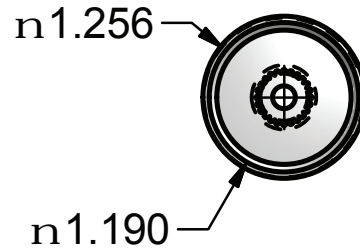

Use your smart phone to scan the above QR code to visit our website: www.bk-resources.com

Wrist Blade Faucet Handle

Model: BKF-WBH

Product Specifications:

- Chrome Plated
- For ADA Applications

Due to our commitment to improving our products, specifications are subject to change without notice.

Wrist Blade Faucet Handle

Model: BKF-WBH

BKF-WBH - ISO VIEW

Scale = 1:2

Exploded Parts Detail:

Diagram #	Quantity	Part Number	Description
1	2	BKF-WBH-Bonnet	Bonnet
2	2	BKF-WBH-HC	(1) RED & (1) BLUE Indicators
3	2	5mm-WBH-S	Screw
4	2	BKF-WBH	Wrist Blade Handle