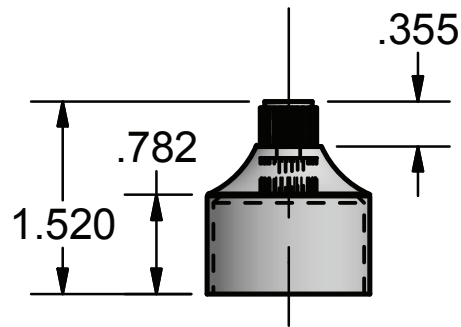

Use your smart phone to scan the above QR code to visit our website: www.bk-resources.com

Wrist Blade Faucet Handle

Model: BKF-WBH

Product Specifications:

- Chrome Plated
- For ADA Applications

Due to our commitment to improving our products, specifications are subject to change without notice.

Wrist Blade Faucet Handle

Model: BKF-WBH

BKF-WBH - ISO VIEW

Scale = 1:2

Exploded Parts Detail:

Diagram #	Quantity	Part Number	Description
1	2	BKF-WBH-Bonnet	Bonnet
2	2	BKF-WBH-HC	(1) RED & (1) BLUE Indicators
3	2	5mm-WBH-S	Screw
4	2	BKF-WBH	Wrist Blade Handle