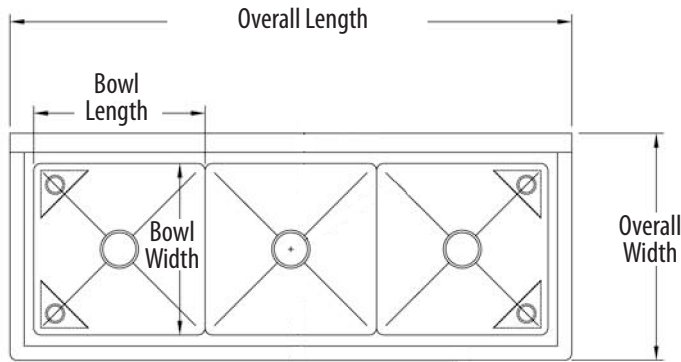

Features:

- 1 1/2" Rounded Front and Side Edges
- Accommodates 8" On Center Faucets
- Drains Included
- 9" Backsplash

Options:

- Pre-Rinse Units & Faucets
- Lever Drains
- Upgraded Bullet Feet
- Slant Rack Shelf (BK-SSH)
- End Splash (BKS-RES)
- S/S Basket Drain (BKDR-4-304)

Part Number	Unit Size (l x w)	Bowl Dim. (l x w x d)	Sets of Faucet Holes	Drainboard Size	Legs	Product Weight (lbs)
BKS-3-15-14	50" x 20 ^{13/16"}	15" x 15" x 14"	1	None	Galvanized	58.00
BKS-3-15-14S	50" x 20 ^{13/16"}	15" x 15" x 14"	1	None	Stainless Steel w/ End Bracing	67.50
BKS-3-1620-12	53" x 25 ^{13/16"}	16" x 20" x 12"	1	None	Galvanized	71.00
BKS-3-1620-12S	53" x 25 ^{13/16"}	16" x 20" x 12"	1	None	Stainless Steel w/ End Bracing	80.00
BKS-3-18-12	59" x 23 ^{13/16"}	18" x 18" x 12"	1	None	Galvanized	72.00
BKS-3-18-12S	59" x 23 ^{13/16"}	18" x 18" x 12"	1	None	Stainless Steel w/ End Bracing	76.49
BKS-3-24-14	77" x 29 ^{13/16"}	24" x 24" x 14"	2	None	Galvanized	104.00
BKS-3-24-14S	77" x 29 ^{13/16"}	24" x 24" x 14"	2	None	Stainless Steel w/ End Bracing	113.00

PRODUCT DATA SHEET

BK RESOURCES

Three Compartment - No Drainboards

Stainless Steel Compartment Sinks

PRODUCT DATA SHEET

BK RESOURCES