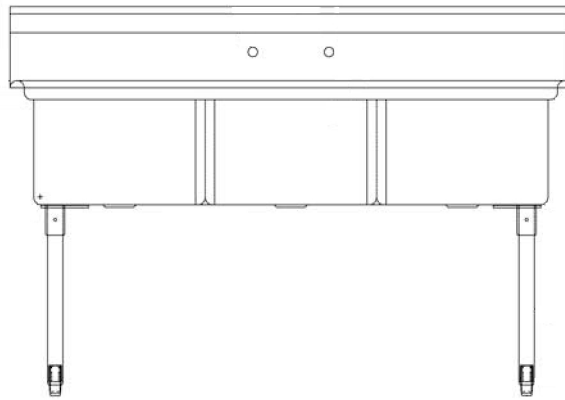

Features:

- 1 1/2" Rounded Front and Side Edges
- Accommodates 8" On Center Faucets
- Drains Included
- 9" Backsplash

Options:

- Pre-Rinse Units & Faucets
- Lever Drains
- Upgraded Bullet Feet
- Slant Rack Shelf (BK-SSH)
- End Splash (BKS-RES)
- S/S Basket Drain (BKDR-4-304)

Material:

- T-304 18 ga. Stainless Steel Deck & Bowls
- 1 5/8" Galvanized Legs
- Adjustable High Impact Corrosion Resistant Feet

Model #s ending with "S":

- T-304 18 ga. Stainless Steel Deck & Bowls
- Stainless Steel Legs
- Stainless Steel End Bracing
- Adjustable Stainless Steel over Plastic Bullet Feet

Part Number	Unit Size (l x w)	Bowl Dim. (l x w x d)	Sets of Faucet Holes	Drainboard Size	Legs	Product Weight (lbs)
BKS-3-15-14	50" x 20 ^{13/16"}	15" x 15" x 14"	1	None	Galvanized	58.00
BKS-3-15-14S	50" x 20 ^{13/16"}	15" x 15" x 14"	1	None	Stainless Steel w/ End Bracing	67.50
BKS-3-1620-12	53" x 25 ^{13/16"}	16" x 20" x 12"	1	None	Galvanized	71.00
BKS-3-1620-12S	53" x 25 ^{13/16"}	16" x 20" x 12"	1	None	Stainless Steel w/ End Bracing	80.00
BKS-3-18-12	59" x 23 ^{13/16"}	18" x 18" x 12"	1	None	Galvanized	72.00
BKS-3-18-12S	59" x 23 ^{13/16"}	18" x 18" x 12"	1	None	Stainless Steel w/ End Bracing	76.49
BKS-3-24-14	77" x 29 ^{13/16"}	24" x 24" x 14"	2	None	Galvanized	104.00
BKS-3-24-14S	77" x 29 ^{13/16"}	24" x 24" x 14"	2	None	Stainless Steel w/ End Bracing	113.00

PRODUCT DATA SHEET

BK RESOURCES

Three Compartment - No Drainboards

Stainless Steel Compartment Sinks

PRODUCT DATA SHEET

BK RESOURCES