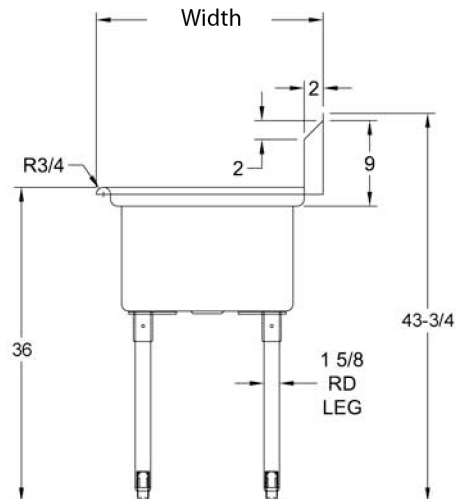

Features:

- 1 1/2" Rounded Front and Side Edges
- Accommodates 8" On Center Faucets
- Drains Included
- 9" Backsplash

Options:

- Pre-Rinse Units & Faucets
- Lever Drains
- Upgraded Bullet Feet
- Slant Rack Shelf (BK-SSH)
- End Splash (BKS-RES)
- S/S Basket Drain (BKDR-4-304)

Material:

- T-304 18 ga. Stainless Steel Deck & Bowls
- 1 5/8" Galvanized Legs
- Adjustable High Impact Corrosion Resistant Feet

Model #s ending with "S":

- T-304 18 ga. Stainless Steel Deck & Bowls
- Stainless Steel Legs
- Stainless Steel End Bracing
- Adjustable Stainless Steel over Plastic Bullet Feet

Part Number	Unit Size (l x w)	Bowl Dim. (l x w x d)	Sets of Faucet Holes	Drainboard Size	Legs	Product Weight (lbs)
BKS-3-15-14	50" x 20 ^{13/16"}	15" x 15" x 14"	1	None	Galvanized	58.00
BKS-3-15-14S	50" x 20 ^{13/16"}	15" x 15" x 14"	1	None	Stainless Steel w/ End Bracing	67.50
BKS-3-1620-12	53" x 25 ^{13/16"}	16" x 20" x 12"	1	None	Galvanized	71.00
BKS-3-1620-12S	53" x 25 ^{13/16"}	16" x 20" x 12"	1	None	Stainless Steel w/ End Bracing	80.00
BKS-3-18-12	59" x 23 ^{13/16"}	18" x 18" x 12"	1	None	Galvanized	72.00
BKS-3-18-12S	59" x 23 ^{13/16"}	18" x 18" x 12"	1	None	Stainless Steel w/ End Bracing	76.49
BKS-3-24-14	77" x 29 ^{13/16"}	24" x 24" x 14"	2	None	Galvanized	104.00
BKS-3-24-14S	77" x 29 ^{13/16"}	24" x 24" x 14"	2	None	Stainless Steel w/ End Bracing	113.00

PRODUCT DATA SHEET

BK RESOURCES

Three Compartment - No Drainboards

Stainless Steel Compartment Sinks

PRODUCT DATA SHEET

BK RESOURCES