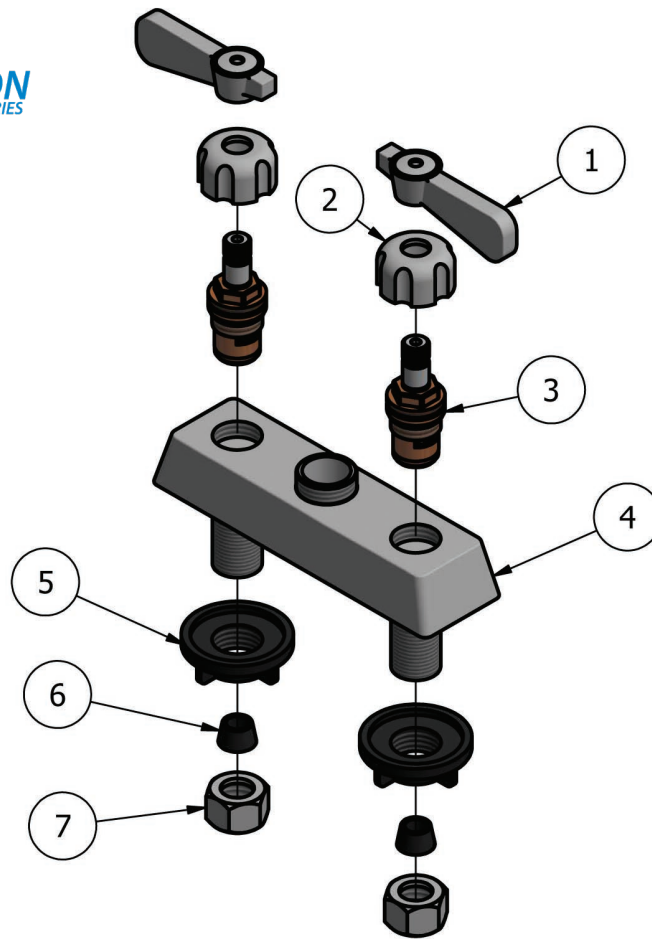

Use your smart phone to scan the above QR code to visit our website: www.bk-resources.com

4" Deck Mount Stainless Steel Faucet with Gooseneck Spout

Model: EVO-4DM-XG

Product Detail:

Model Number	DIM. A	DIM. B	DIM. C	Product Weight (lbs)
EVO-4DM-4G	5.19"	9.06"	4.75"	4.00
EVO-4DM-5G	6.56"	10.31"	6.38"	4.00
EVO-4DM-8G	7.50"	12.38"	9.50"	4.00

Product Specifications:

- T-304 Cast Stainless Steel
- 1/4 Turn Ceramic Cartridges
- Color Coded Hot & Cold Indicators
- Double O-Ring Spout Seal
- Stainless Steel Cover
- Integral Check Valve
- Lead Free Compliant
- Lifetime Warranty

Certifications:

PRODUCT SPECIFICATION SHEET

RESOURCES

4" Deck Mount Stainless Steel Faucet with Gooseneck Spout

Model: EVO-4DM-XG

Exploded Parts Detail:

Diagram #	Quantity	Part Number	Description
1	2	EVO-4DM-HANDLE	Handle
2	2	EVO-4DM-BONNET	Valve Bonnet
3	2	EVO-4DM-VALVE	Ceramic Valve
4	1	EVO-4DM-BODY	Faucet Body
5	2	EVO-4DM-MN	Mounting Nut
6	2	EVO-4DM-CF	Compression Fitting
7	2	EVO-4DM-CN	Compression Nut