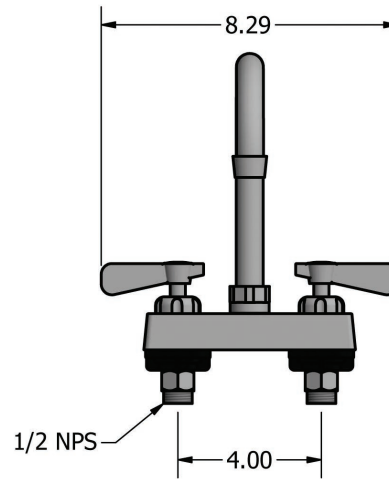

Use your smart phone to scan the above QR code to visit our website: www.bk-resources.com

4" Deck Mount Stainless Steel Faucet with Gooseneck Spout

Model: EVO-4DM-XG

Product Detail:

Model Number	DIM. A	DIM. B	DIM. C	Product Weight (lbs)
EVO-4DM-4G	5.19"	9.06"	4.75"	4.00
EVO-4DM-5G	6.56"	10.31"	6.38"	4.00
EVO-4DM-8G	7.50"	12.38"	9.50"	4.00

Product Specifications:

- T-304 Cast Stainless Steel
- 1/4 Turn Ceramic Cartridges
- Color Coded Hot & Cold Indicators
- Double O-Ring Spout Seal
- Stainless Steel Cover
- Integral Check Valve
- Lead Free Compliant
- Lifetime Warranty

Certifications:

PRODUCT SPECIFICATION SHEET

RESOURCES

4" Deck Mount Stainless Steel Faucet with Gooseneck Spout

Model: EVO-4DM-XG

Exploded Parts Detail:

Diagram #	Quantity	Part Number	Description
1	2	EVO-4DM-HANDLE	Handle
2	2	EVO-4DM-BONNET	Valve Bonnet
3	2	EVO-4DM-VALVE	Ceramic Valve
4	1	EVO-4DM-BODY	Faucet Body
5	2	EVO-4DM-MN	Mounting Nut
6	2	EVO-4DM-CF	Compression Fitting
7	2	EVO-4DM-CN	Compression Nut