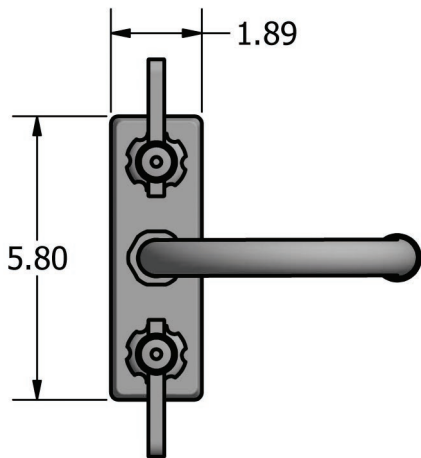

Use your smart phone to scan the above QR code to visit our website: www.bk-resources.com

4" Deck Mount Stainless Steel Faucet with Gooseneck Spout

Model: EVO-4DM-XG

Product Detail:

Model Number	DIM. A	DIM. B	DIM. C	Product Weight (lbs)
EVO-4DM-4G	5.19"	9.06"	4.75"	4.00
EVO-4DM-5G	6.56"	10.31"	6.38"	4.00
EVO-4DM-8G	7.50"	12.38"	9.50"	4.00

Product Specifications:

- T-304 Cast Stainless Steel
- 1/4 Turn Ceramic Cartridges
- Color Coded Hot & Cold Indicators
- Double O-Ring Spout Seal
- Stainless Steel Cover
- Integral Check Valve
- Lead Free Compliant
- Lifetime Warranty

Certifications:

PRODUCT SPECIFICATION SHEET

RESOURCES

4" Deck Mount Stainless Steel Faucet with Gooseneck Spout

Model: EVO-4DM-XG

Exploded Parts Detail:

Diagram #	Quantity	Part Number	Description
1	2	EVO-4DM-HANDLE	Handle
2	2	EVO-4DM-BONNET	Valve Bonnet
3	2	EVO-4DM-VALVE	Ceramic Valve
4	1	EVO-4DM-BODY	Faucet Body
5	2	EVO-4DM-MN	Mounting Nut
6	2	EVO-4DM-CF	Compression Fitting
7	2	EVO-4DM-CN	Compression Nut