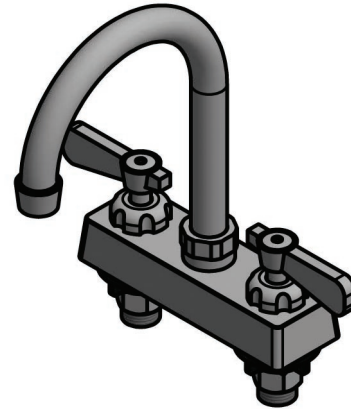

Use your smart phone to scan the above QR code to visit our website: www.bk-resources.com

4" Deck Mount Stainless Steel Faucet with Gooseneck Spout

Model: EVO-4DM-XG

Product Detail:

Model Number	DIM. A	DIM. B	DIM. C	Product Weight (lbs)
EVO-4DM-4G	5.19"	9.06"	4.75"	4.00
EVO-4DM-5G	6.56"	10.31"	6.38"	4.00
EVO-4DM-8G	7.50"	12.38"	9.50"	4.00

Product Specifications:

- T-304 Cast Stainless Steel
- 1/4 Turn Ceramic Cartridges
- Color Coded Hot & Cold Indicators
- Double O-Ring Spout Seal
- Stainless Steel Cover
- Integral Check Valve
- Lead Free Compliant
- Lifetime Warranty

Certifications:

PRODUCT SPECIFICATION SHEET

RESOURCES

4" Deck Mount Stainless Steel Faucet with Gooseneck Spout

Model: EVO-4DM-XG

Exploded Parts Detail:

Diagram #	Quantity	Part Number	Description
1	2	EVO-4DM-HANDLE	Handle
2	2	EVO-4DM-BONNET	Valve Bonnet
3	2	EVO-4DM-VALVE	Ceramic Valve
4	1	EVO-4DM-BODY	Faucet Body
5	2	EVO-4DM-MN	Mounting Nut
6	2	EVO-4DM-CF	Compression Fitting
7	2	EVO-4DM-CN	Compression Nut