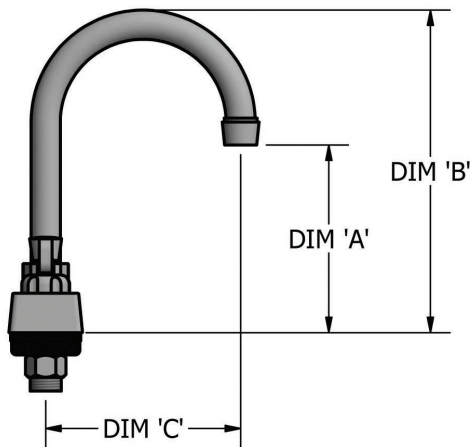

Use your smart phone to scan the above QR code to visit our website: www.bk-resources.com

4" Deck Mount Stainless Steel Faucet with Gooseneck Spout

Model: EVO-4DM-XG

Product Detail:

Model Number	DIM. A	DIM. B	DIM. C	Product Weight (lbs)
EVO-4DM-4G	5.19"	9.06"	4.75"	4.00
EVO-4DM-5G	6.56"	10.31"	6.38"	4.00
EVO-4DM-8G	7.50"	12.38"	9.50"	4.00

Product Specifications:

- T-304 Cast Stainless Steel
- 1/4 Turn Ceramic Cartridges
- Color Coded Hot & Cold Indicators
- Double O-Ring Spout Seal
- Stainless Steel Cover
- Integral Check Valve
- Lead Free Compliant
- Lifetime Warranty

Certifications:

PRODUCT SPECIFICATION SHEET

RESOURCES

4" Deck Mount Stainless Steel Faucet with Gooseneck Spout

Model: EVO-4DM-XG

Exploded Parts Detail:

Diagram #	Quantity	Part Number	Description
1	2	EVO-4DM-HANDLE	Handle
2	2	EVO-4DM-BONNET	Valve Bonnet
3	2	EVO-4DM-VALVE	Ceramic Valve
4	1	EVO-4DM-BODY	Faucet Body
5	2	EVO-4DM-MN	Mounting Nut
6	2	EVO-4DM-CF	Compression Fitting
7	2	EVO-4DM-CN	Compression Nut