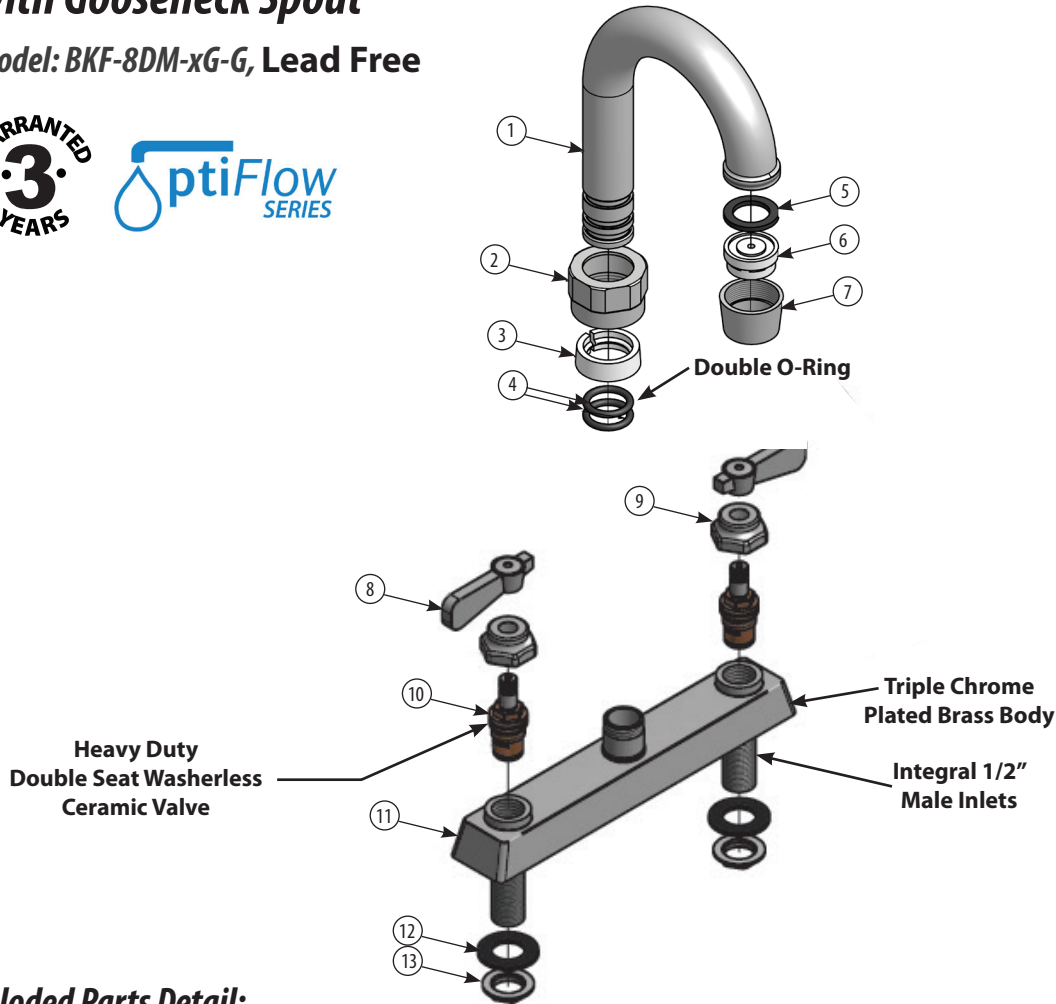

BKF-WBH
ADA Compliant
Wrist Blade Handles

Product Specifications:

- Heavy Duty Double Seat 1/4 Turn Ceramic Cartridges
- Color Coded Hot & Cold Indicators
- Double O-Ring Spout Seal
- High Polished Triple Dipped Chrome Finish
- Integral Check Valve
- Lead Free Compliant
- Full Replacement Parts Available

Certifications:

Certified to NSF/ANSI 61 Section 9-G

ADA Compliant

PRODUCT SPECIFICATION SHEET

RESOURCES

8" Deck Mount Heavy Duty Solid Body Faucet with Gooseneck Spout

Model: BKF-8DM-xG-G, Lead Free

Exploded Parts Detail:

Diagram #	Quantity	Part Number	Description
1	1	BKF-SPT-XX-G	Gooseneck Spout
2	1	BKF-SPT-NUT	Nut
3	1	BKF-SPT-SPACER	Spacer
4	1	BKF-SPT-ORING	Double O Ring
5	1	BKF-SPT-AER-W	Aerator Washer
6	1	BKF-SPT-AERATOR	Aerator
7	1	BKF-SPT-NOZZLE	Nozzle
8	2	BKF-SBH	Handle
9	2	BKF-BONNET	Bonnet
10	2	(1)BKF-CV-G & (1)BKF-HV-G	Ceramic Valves
11	1	BKF-4SM-XX-G	Faucet Body
12	2	BKF-MW	Mounting Washer
13	2	BKF-ESC-WASHER	Washer

Optional Spouts & Parts:

- Heavy Duty Gooseneck Spout**
BKF-HSPT-3G-G, BKF-HSPT-5G-G
BKF-HSPT-8G-G
- Heavy Duty DJ Swing Spout**
BKF-HSPT-18-G
- Heavy Duty Swing Spout**
BKF-HSPT-6-G, BKF-HSPT-8-G
BKF-HSPT-10-G, BKF-HSPT-12-G
BKF-HSPT-14-G, BKF-HSPT-16-G
- BKF-C414-VR**
Vandal Resistant Aerator - .5 GPM
- BKF-WBH**
ADA Compliant
Wrist Blade Handles