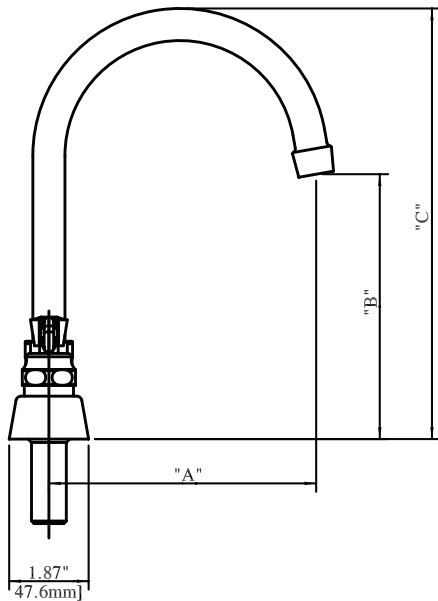

Use your smart phone to scan the above QR code to visit our website: www.bk-resources.com

8" Deck Mount Heavy Duty Solid Body Faucet with Gooseneck Spout

Model: BKF-8DM-xG-G, Lead Free

Options:

BKF-C414-VR
Vandal Resistant Aerator - .5 GPM

BKF-WBH
ADA Compliant
Wrist Blade Handles

Product Specifications:

- Heavy Duty Double Seat 1/4 Turn Ceramic Cartridges
- Color Coded Hot & Cold Indicators
- Double O-Ring Spout Seal
- High Polished Triple Dipped Chrome Finish
- Integral Check Valve
- Lead Free Compliant
- Full Replacement Parts Available

Product Detail:

Model Number	DIM. A	DIM. B	DIM. C
BKF-8DM-3G-G	3.5" [90.0]	6.31" [160.3]	9.09" [230.9]
BKF-8DM-5G-G	6" [150]	6.22" [157.9]	10.69" [271.5]
BKF-8DM-8G-G	8.5" [215]	8.75" [222.2]	13.63" [346]