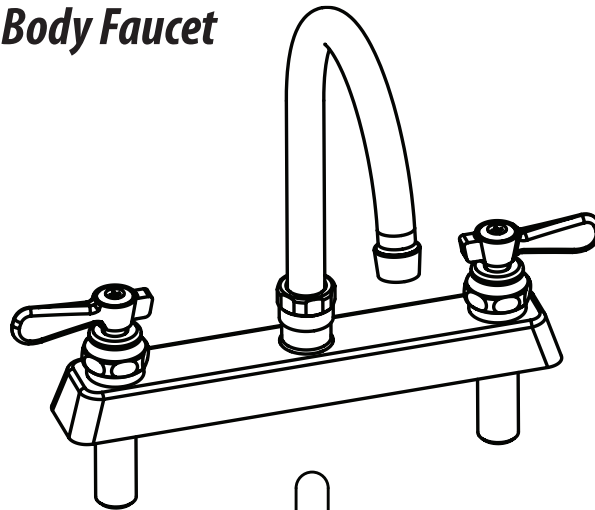

Use your smart phone to scan the above QR code to visit our website: www.bk-resources.com

8" Deck Mount Heavy Duty Solid Body Faucet with Gooseneck Spout

Model: BKF-8DM-xG-G, Lead Free

Options:

BKF-C414-VR
Vandal Resistant Aerator - .5 GPM

BKF-WBH
ADA Compliant
Wrist Blade Handles

Product Specifications:

- Heavy Duty Double Seat 1/4 Turn Ceramic Cartridges
- Color Coded Hot & Cold Indicators
- Double O-Ring Spout Seal
- High Polished Triple Dipped Chrome Finish
- Integral Check Valve
- Lead Free Compliant
- Full Replacement Parts Available

Product Detail:

Model Number	DIM. A	DIM. B	DIM. C
BKF-8DM-3G-G	3.5" [90.0]	6.31" [160.3]	9.09" [230.9]
BKF-8DM-5G-G	6" [150]	6.22" [157.9]	10.69" [271.5]
BKF-8DM-8G-G	8.5" [215]	8.75" [222.2]	13.63" [346]

Certifications:

Certified to NSF/ANSI 61 Section 9-G

ADA Compliant

PRODUCT SPECIFICATION SHEET

RESOURCES

8" Deck Mount Heavy Duty Solid Body Faucet with Gooseneck Spout

Model: BKF-8DM-xG-G, Lead Free

Exploded Parts Detail: