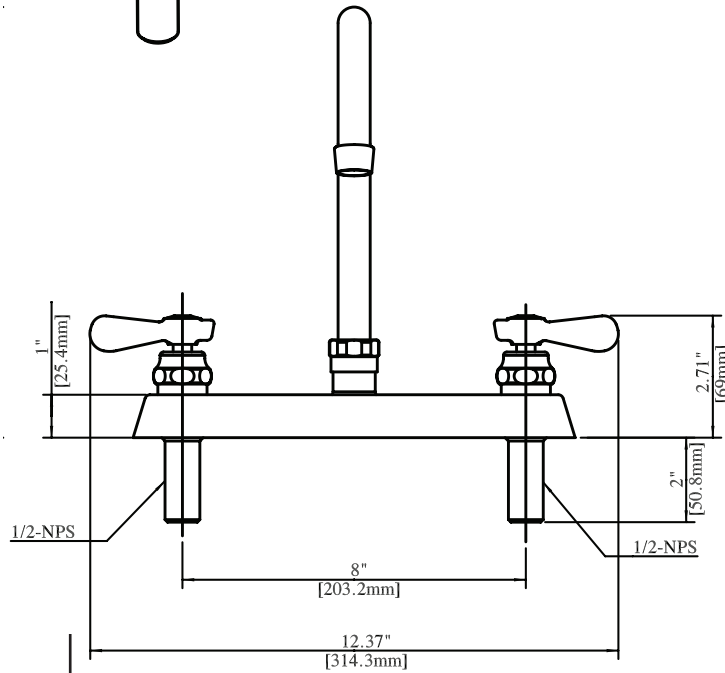

Use your smart phone to scan the above QR code to visit our website: www.bk-resources.com

8" Deck Mount Heavy Duty Solid Body Faucet with Gooseneck Spout

Model: BKF-8DM-xG-G, Lead Free

Options:

BKF-C414-VR
Vandal Resistant Aerator - .5 GPM

BKF-WBH
ADA Compliant
Wrist Blade Handles

Product Specifications:

- Heavy Duty Double Seat 1/4 Turn Ceramic Cartridges
- Color Coded Hot & Cold Indicators
- Double O-Ring Spout Seal
- High Polished Triple Dipped Chrome Finish
- Integral Check Valve
- Lead Free Compliant
- Full Replacement Parts Available

Product Detail:

Model Number	DIM. A	DIM. B	DIM. C
BKF-8DM-3G-G	3.5" [90.0]	6.31" [160.3]	9.09" [230.9]
BKF-8DM-5G-G	6" [150]	6.22" [157.9]	10.69" [271.5]
BKF-8DM-8G-G	8.5" [215]	8.75" [222.2]	13.63" [346]

Certifications:

Certified to NSF/ANSI 61 Section 9-G

ADA Compliant

PRODUCT SPECIFICATION SHEET

RESOURCES

8" Deck Mount Heavy Duty Solid Body Faucet with Gooseneck Spout

Model: BKF-8DM-xG-G, Lead Free

Exploded Parts Detail: