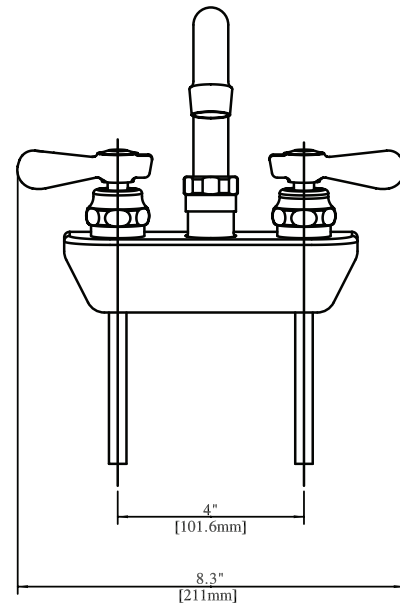

Use your smart phone to scan the above QR code to visit our website: www.bk-resources.com

4" Splash Mount Shallow Solid Body Faucet with Swing Spout

Model: BKF-4SM2-G, Lead Free

Options:

BKF-C414-VR
Vandal Resistant Aerator - .5 GPM

BKF-WBH
ADA Compliant
Wrist Blade Handles

Product Specifications:

- Heavy Duty Double Seat 1/4 Turn Ceramic Cartridges
- Color Coded Hot & Cold Indicators
- Double O-Ring Spout Seal
- High Polished Triple Dipped Chrome Finish
- Integral Check Valve
- Lead Free Compliant
- Full Replacement Parts Available

Product Detail:

Model Number	DIM. A	DIM. B	DIM. C
BKF-4SM2-6-G	2.16" [54.7]	4.38" [111.1]	6" [152.4]
BKF-4SM2-8-G	2.56" [65]	4.75" [120.6]	8" [203.2]
BKF-4SM2-10-G	2.88" [73]	5.17" [131.4]	10" [254]
BKF-4SM2-12-G	3.31" [84.1]	5.56" [141.3]	12" [304.8]
BKF-4SM2-14-G	3.75" [95.3]	5.88" [149.2]	14" [355.6]
BKF-4SM2-16-G	4.13" [104.7]	6.38" [161.9]	16" [406.4]

Certifications:

ADA Compliant

PRODUCT SPECIFICATION SHEET

RESOURCES

4" Splash Mount Shallow Solid Body Faucet with Swing Spout

Model: BKF-4SM2-G, Lead Free

Exploded Parts Detail:

Diagram #	Quantity	Part Number	Description
1	1	BKF-SPT-XX-G	Nozzle
2	1	BKF-SPT-AER	Aerator
3	2	BKF-SPT-AER-W	Aerator Washer
4	1	BKF-SPT-XX-G	Spout Body
5	1	BKF-SPT-NUT	Spout Nut
6	1	BKF-SPT-SPACER	Spout Spacer
7	1	BKF-SPT-ORING	Double O-Ring
8	2	BKF-SBH	Handle
9	2	BKF-90-CONN	Brass w/O-Ring Seal
10	2	BKF-90-CONN-W	Washer
11	2	BKF-W-MW	Washer
12	1	BKF-4SM2-XX-G	Faucet Body
13	2	(1)BKF-W-CV-G & (1)BKF-W-HV-G	Ceramic Valves
14	2	BKF-BONNET	Bonnet
15	1	BKF-4SM2-SPT-BASE	Spout Base