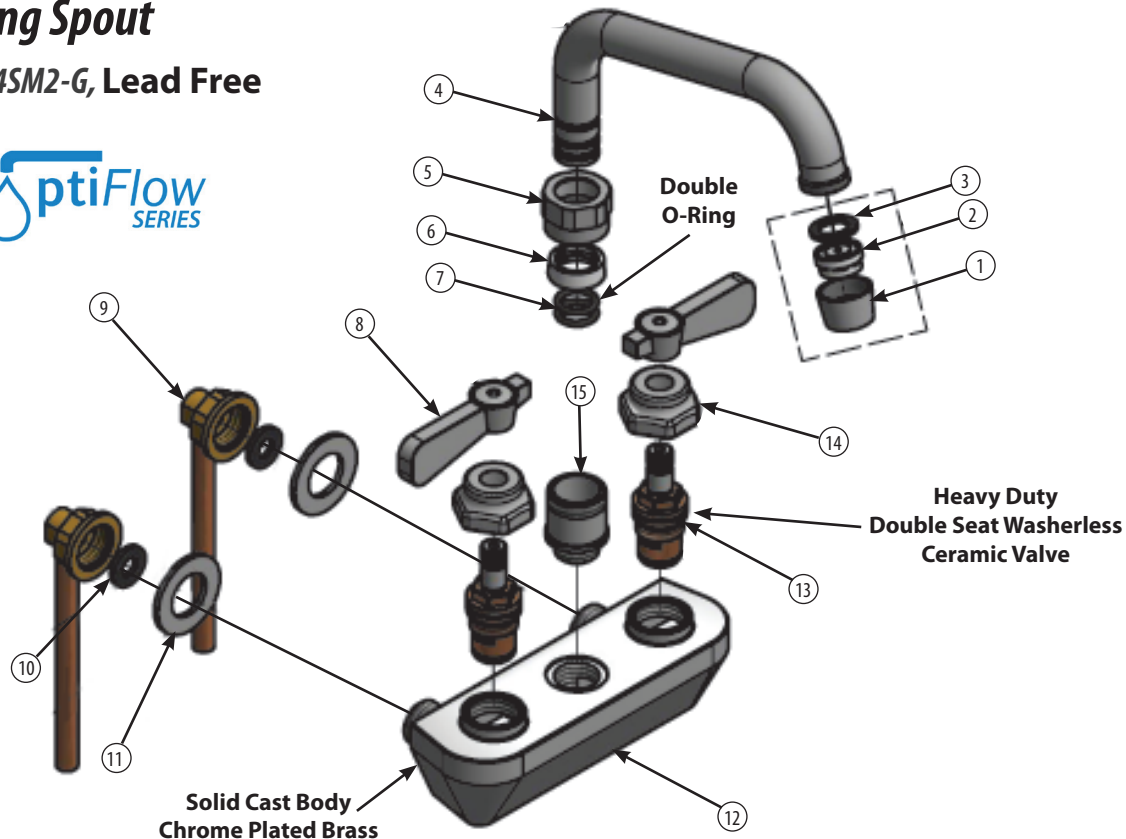

BKF-WBH
ADA Compliant
Wrist Blade Handles

Product Specifications:

- Heavy Duty Double Seat 1/4 Turn Ceramic Cartridges
- Color Coded Hot & Cold Indicators
- Double O-Ring Spout Seal
- High Polished Triple Dipped Chrome Finish
- Integral Check Valve
- Lead Free Compliant
- Full Replacement Parts Available

Certifications:

ADA Compliant

PRODUCT SPECIFICATION SHEET

RESOURCES

4" Splash Mount Shallow Solid Body Faucet with Swing Spout

Model: BKF-4SM2-G, Lead Free

Exploded Parts Detail:

Diagram #	Quantity	Part Number	Description
1	1	BKF-SPT-XX-G	Nozzle
2	1	BKF-SPT-AER	Aerator
3	2	BKF-SPT-AER-W	Aerator Washer
4	1	BKF-SPT-XX-G	Spout Body
5	1	BKF-SPT-NUT	Spout Nut
6	1	BKF-SPT-SPACER	Spout Spacer
7	1	BKF-SPT-ORING	Double O-Ring
8	2	BKF-SBH	Handle
9	2	BKF-90-CONN	Brass w/O-Ring Seal
10	2	BKF-90-CONN-W	Washer
11	2	BKF-W-MW	Washer
12	1	BKF-4SM2-XX-G	Faucet Body
13	2	(1)BKF-W-CV-G & (1)BKF-W-HV-G	Ceramic Valves
14	2	BKF-BONNET	Bonnet
15	1	BKF-4SM2-SPT-BASE	Spout Base

Optional Spouts & Parts:

- Heavy Duty Gooseneck Spout**
BKF-HSPT-3G-G, BKF-HSPT-5G-G
BKF-HSPT-8G-G
- Heavy Duty DJ Swing Spout**
BKF-HSPT-18-G
- Heavy Duty Swing Spout**
BKF-HSPT-6-G, BKF-HSPT-8-G
BKF-HSPT-10-G, BKF-HSPT-12-G
BKF-HSPT-14-G, BKF-HSPT-16-G
- BKF-C414-VR**
Vandal Resistant Aerator - .5 GPM
- BKF-WBH**
ADA Compliant
Wrist Blade Handles