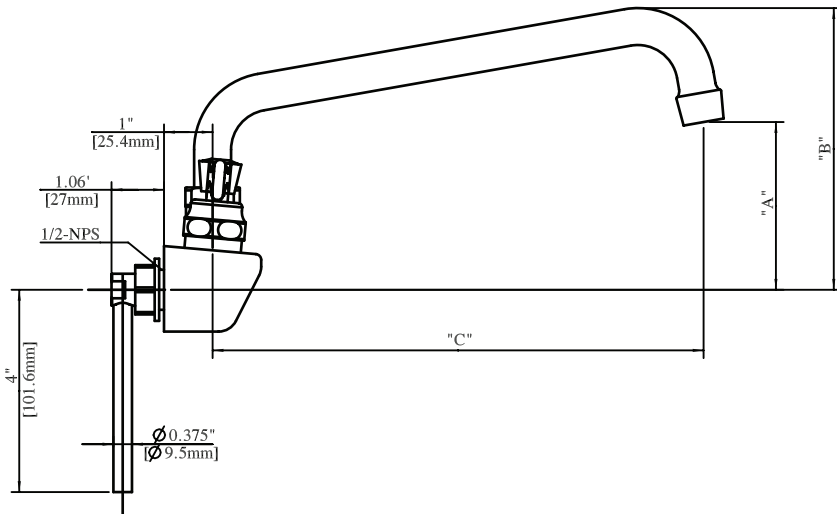

Use your smart phone to scan the above QR code to visit our website: www.bk-resources.com

4" Splash Mount Shallow Solid Body Faucet with Swing Spout

Model: BKF-4SM2-G, Lead Free

Options:

BKF-C414-VR
Vandal Resistant Aerator - .5 GPM

BKF-WBH
ADA Compliant
Wrist Blade Handles

Product Specifications:

- Heavy Duty Double Seat 1/4 Turn Ceramic Cartridges
- Color Coded Hot & Cold Indicators
- Double O-Ring Spout Seal
- High Polished Triple Dipped Chrome Finish
- Integral Check Valve
- Lead Free Compliant
- Full Replacement Parts Available

Product Detail:

Model Number	DIM. A	DIM. B	DIM. C
BKF-4SM2-6-G	2.16" [54.7]	4.38" [111.1]	6" [152.4]
BKF-4SM2-8-G	2.56" [65]	4.75" [120.6]	8" [203.2]
BKF-4SM2-10-G	2.88" [73]	5.17" [131.4]	10" [254]
BKF-4SM2-12-G	3.31" [84.1]	5.56" [141.3]	12" [304.8]
BKF-4SM2-14-G	3.75" [95.3]	5.88" [149.2]	14" [355.6]
BKF-4SM2-16-G	4.13" [104.7]	6.38" [161.9]	16" [406.4]