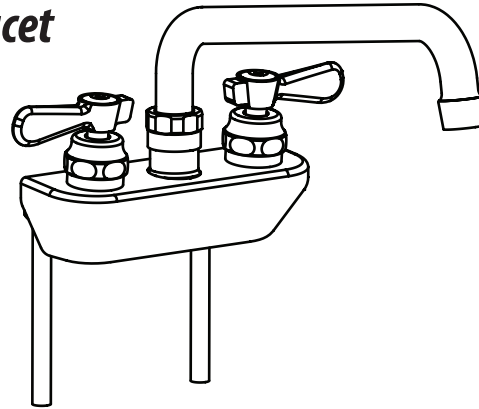

Use your smart phone to scan the above QR code to visit our website: www.bk-resources.com

4" Splash Mount Shallow Solid Body Faucet with Swing Spout

Model: BKF-4SM2-G, Lead Free

Options:

BKF-C414-VR
Vandal Resistant Aerator - .5 GPM

BKF-WBH
ADA Compliant
Wrist Blade Handles

Product Specifications:

- Heavy Duty Double Seat 1/4 Turn Ceramic Cartridges
- Color Coded Hot & Cold Indicators
- Double O-Ring Spout Seal
- High Polished Triple Dipped Chrome Finish
- Integral Check Valve
- Lead Free Compliant
- Full Replacement Parts Available

Certifications:

ADA Compliant

PRODUCT SPECIFICATION SHEET

RESOURCES

4" Splash Mount Shallow Solid Body Faucet with Swing Spout

Model: BKF-4SM2-G, Lead Free

Exploded Parts Detail:

Diagram #	Quantity	Part Number	Description
1	1	BKF-SPT-XX-G	Nozzle
2	1	BKF-SPT-AER	Aerator
3	2	BKF-SPT-AER-W	Aerator Washer
4	1	BKF-SPT-XX-G	Spout Body
5	1	BKF-SPT-NUT	Spout Nut
6	1	BKF-SPT-SPACER	Spout Spacer
7	1	BKF-SPT-ORING	Double O-Ring
8	2	BKF-SBH	Handle
9	2	BKF-90-CONN	Brass w/O-Ring Seal
10	2	BKF-90-CONN-W	Washer
11	2	BKF-W-MW	Washer
12	1	BKF-4SM2-XX-G	Faucet Body
13	2	(1)BKF-W-CV-G & (1)BKF-W-HV-G	Ceramic Valves
14	2	BKF-BONNET	Bonnet
15	1	BKF-4SM2-SPT-BASE	Spout Base