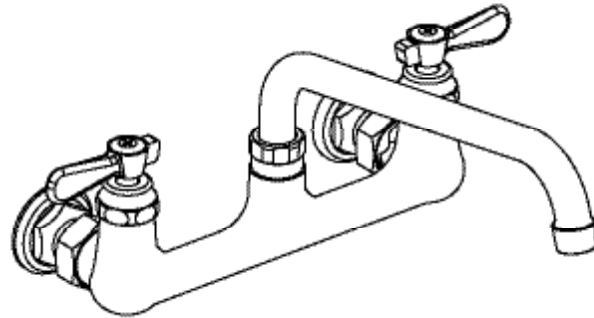

Use your smart phone to scan the above QR code to visit our website: www.bk-resources.com

8" Splash Mount Heavy Duty Faucet with Swing Spout

Model: BKF-G, Lead Free

Options:

BKF-C414-VR
Vandal Resistant Aerator - .5 GPM

BKF-WBH
ADA Compliant
Wrist Blade Handles

BK-DMMK-90
Faucet Mounting Kit - *SOLD SEPARATELY*

Product Specifications:

- Heavy Duty Double Seat 1/4 Turn Ceramic Cartridges
- Color Coded Hot & Cold Indicators
- Double O-Ring Spout Seal
- Chrome Plated Brass
- Integral Check Valve
- Lead Free Compliant
- Full Replacement Parts Available

Product Detail:

Model Number	DIM. A	DIM. B	DIM. C	Product Weight (lbs)
BKF-6-G	2.38" [60.3]	4.63" [117.5]	6" [152.4]	5.00
BKF-8-G	2.75" [69.9]	5" [127]	8" [203.2]	5.00
BKF-10-G	2.69" [68.3]	5.38" [136.5]	10" [254]	5.00
BKF-12-G	3.56" [90.5]	5.75" [146]	12" [304.8]	5.00
BKF-14-G	3.38" [98.4]	6.14" [156]	14" [355.6]	5.00
BKF-16-G	4.31" [109.5]	6.56" [166.7]	16" [406.4]	5.00