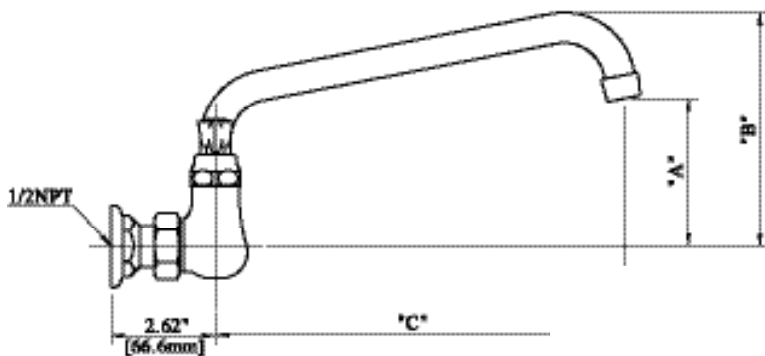

Use your smart phone to scan the above QR code to visit our website: www.bk-resources.com

8" Splash Mount Heavy Duty Faucet with Swing Spout

Model: BKF-G, Lead Free

Options:

BKF-C414-VR
Vandal Resistant Aerator - .5 GPM

BKF-WBH
ADA Compliant
Wrist Blade Handles

BK-DMMK-90
Faucet Mounting Kit - *SOLD SEPARATELY*

Product Specifications:

- Heavy Duty Double Seat 1/4 Turn Ceramic Cartridges
- Color Coded Hot & Cold Indicators
- Double O-Ring Spout Seal
- Chrome Plated Brass
- Integral Check Valve
- Lead Free Compliant
- Full Replacement Parts Available

Product Detail:

Model Number	DIM. A	DIM. B	DIM. C	Product Weight (lbs)
BKF-6-G	2.38" [60.3]	4.63" [117.5]	6" [152.4]	5.00
BKF-8-G	2.75" [69.9]	5" [127]	8" [203.2]	5.00
BKF-10-G	2.69" [68.3]	5.38" [136.5]	10" [254]	5.00
BKF-12-G	3.56" [90.5]	5.75" [146]	12" [304.8]	5.00
BKF-14-G	3.38" [98.4]	6.14" [156]	14" [355.6]	5.00
BKF-16-G	4.31" [109.5]	6.56" [166.7]	16" [406.4]	5.00

Certifications:

Certified to NSF/ANSI 61 Section 9-G

ADA Compliant

PRODUCT SPECIFICATION SHEET

RESOURCES