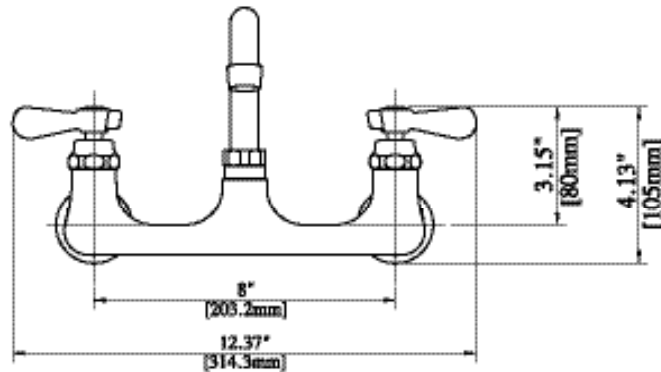

Use your smart phone to scan the above QR code to visit our website: www.bk-resources.com

8" Splash Mount Heavy Duty Faucet with Swing Spout

Model: BKF-G, Lead Free

Options:

BKF-C414-VR
Vandal Resistant Aerator - .5 GPM

BKF-WBH
ADA Compliant
Wrist Blade Handles

BK-DMMK-90
Faucet Mounting Kit - *SOLD SEPARATELY*

Product Specifications:

- Heavy Duty Double Seat 1/4 Turn Ceramic Cartridges
- Color Coded Hot & Cold Indicators
- Double O-Ring Spout Seal
- Chrome Plated Brass
- Integral Check Valve
- Lead Free Compliant
- Full Replacement Parts Available

Product Detail:

Model Number	DIM. A	DIM. B	DIM. C	Product Weight (lbs)
BKF-6-G	2.38" [60.3]	4.63" [117.5]	6" [152.4]	5.00
BKF-8-G	2.75" [69.9]	5" [127]	8" [203.2]	5.00
BKF-10-G	2.69" [68.3]	5.38" [136.5]	10" [254]	5.00
BKF-12-G	3.56" [90.5]	5.75" [146]	12" [304.8]	5.00
BKF-14-G	3.38" [98.4]	6.14" [156]	14" [355.6]	5.00
BKF-16-G	4.31" [109.5]	6.56" [166.7]	16" [406.4]	5.00