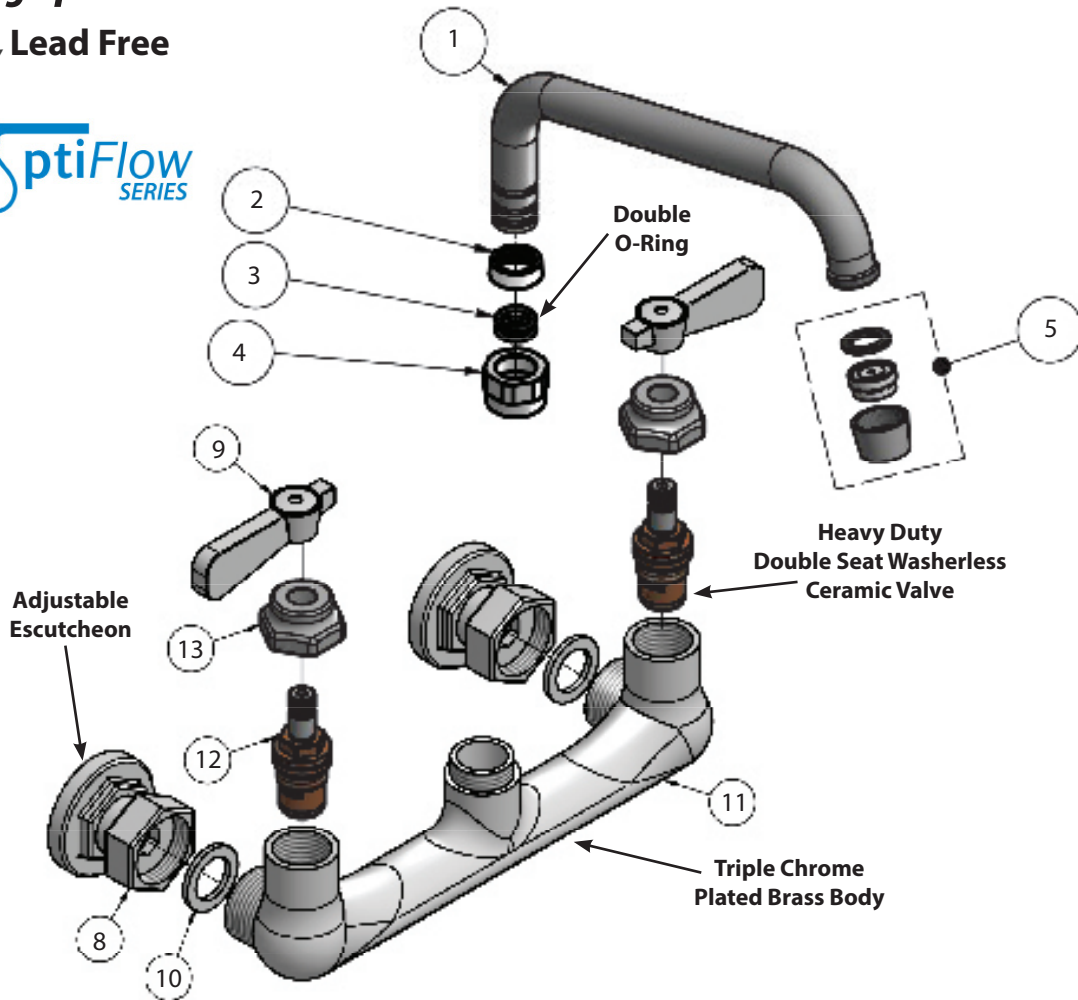

BKF-WBH
ADA Compliant
Wrist Blade Handles

BK-DMMK-90
Faucet Mounting Kit - *SOLD SEPARATELY*

Product Specifications:

- Heavy Duty Double Seat 1/4 Turn Ceramic Cartridges
- Color Coded Hot & Cold Indicators
- Double O-Ring Spout Seal
- Chrome Plated Brass
- Integral Check Valve
- Lead Free Compliant
- Full Replacement Parts Available

Certifications:

Certified to NSF/ANSI 61 Section 9-G

ADA Compliant

PRODUCT SPECIFICATION SHEET

RESOURCES

8" Splash Mount Heavy Duty Faucet with Swing Spout

Model: BKF-G, Lead Free

Exploded Parts Detail:

Diagram #	Quantity	Part Number	Description
1	1	BKF-SPT-XX-G	Spout
2	1	BKF-SPT-SPACER	Spacer
3	2	BKF-SPT-ORING	O-Ring
4	1	BKF-SPT-NUT	Spout Nut
5	1	BKF-AER	Aerator
8	2	BK-ESC	Escutcheon
9	2	BKF-SBH	Handle
10	2	BKF-ESC-WASHER	Washer
11	1	BKF-XX-G	Faucet Body
12	2	(1) BKF-CV-G & (1) BKF-HV-G	Mixing Valve
13	2	BKF-BONNET	Bonnet

Optional Spouts & Parts:

Heavy Duty Gooseneck Spout
BKF-HSPT-3G-G, BKF-HSPT-5G-G
BKF-HSPT-8G-G

Heavy Duty DJ Swing Spout
BKF-HSPT-18-G

Heavy Duty Swing Spout
BKF-HSPT-6-G, BKF-HSPT-8-G
BKF-HSPT-10-G, BKF-HSPT-12-G
BKF-HSPT-14-G, BKF-HSPT-16-G