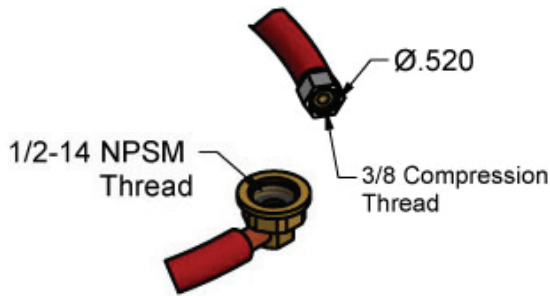

Use your smart phone to scan the above QR code to visit our website: www.bk-resources.com

Flexible Water Line Connectors

Model: WL-36 and WL-36MK

Detail A

Detail B

Detail C

Product Specifications:

- Color Coded - (Red) Hot (Blue) Cold
- (1) Hot, (1) Cold Line Per Kit
- Model WL-36MK includes: (2) 1/2" supply nipples, (2) retainer nuts, (2) lock washers, (2) rubber washers