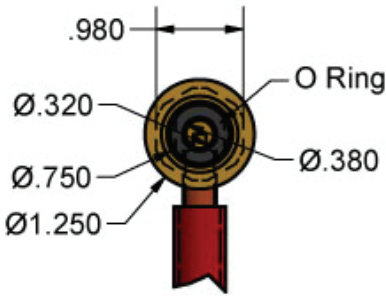

Use your smart phone to scan the above QR code to visit our website: www.bk-resources.com

Flexible Water Line Connectors

Model: WL-36 and WL-36MK

Detail A

Detail B

Detail C

Product Specifications:

- Color Coded - (Red) Hot (Blue) Cold
- (1) Hot, (1) Cold Line Per Kit
- Model WL-36MK includes: (2) 1/2" supply nipples, (2) retainer nuts, (2) lock washers, (2) rubber washers