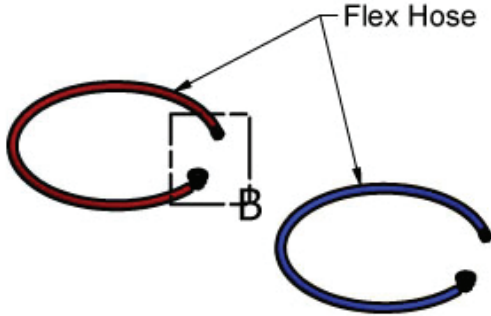

Use your smart phone to scan the above QR code to visit our website: www.bk-resources.com

Flexible Water Line Connectors

Model: WL-36 and WL-36MK

Detail A

Detail B

Detail C

Product Specifications:

- Color Coded - (Red) Hot (Blue) Cold
- (1) Hot, (1) Cold Line Per Kit
- Model WL-36MK includes: (2) 1/2" supply nipples, (2) retainer nuts, (2) lock washers, (2) rubber washers