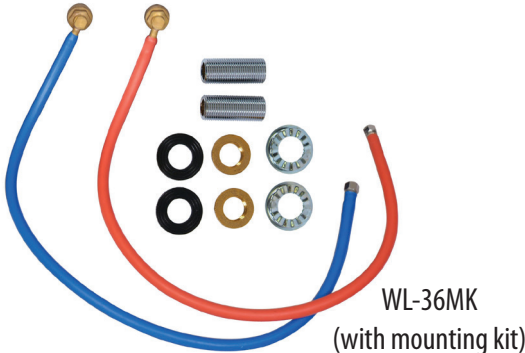

Use your smart phone to scan the above QR code to visit our website: www.bk-resources.com

Flexible Water Line Connectors

Model: WL-36 and WL-36MK

Detail A

Detail B

Detail C

Product Specifications:

- Color Coded - (Red) Hot (Blue) Cold
- (1) Hot, (1) Cold Line Per Kit
- Model WL-36MK includes: (2) 1/2" supply nipples, (2) retainer nuts, (2) lock washers, (2) rubber washers