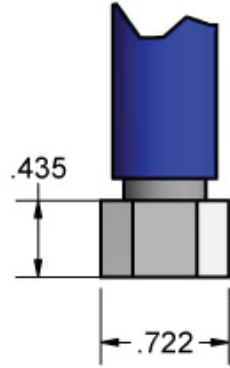

Use your smart phone to scan the above QR code to visit our website: www.bk-resources.com

Flexible Water Line Connectors

Model: WL-36 and WL-36MK

Detail A

Detail B

Detail C

Product Specifications:

- Color Coded - (Red) Hot (Blue) Cold
- (1) Hot, (1) Cold Line Per Kit
- Model WL-36MK includes: (2) 1/2" supply nipples, (2) retainer nuts, (2) lock washers, (2) rubber washers