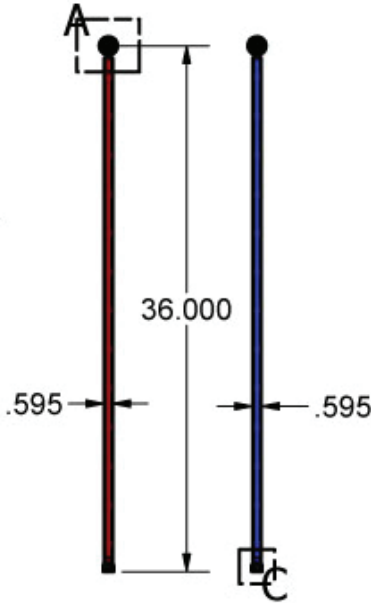

Use your smart phone to scan the above QR code to visit our website: www.bk-resources.com

Flexible Water Line Connectors

Model: WL-36 and WL-36MK

Detail A

Detail B

Detail C

Product Specifications:

- Color Coded - (Red) Hot (Blue) Cold
- (1) Hot, (1) Cold Line Per Kit
- Model WL-36MK includes: (2) 1/2" supply nipples, (2) retainer nuts, (2) lock washers, (2) rubber washers