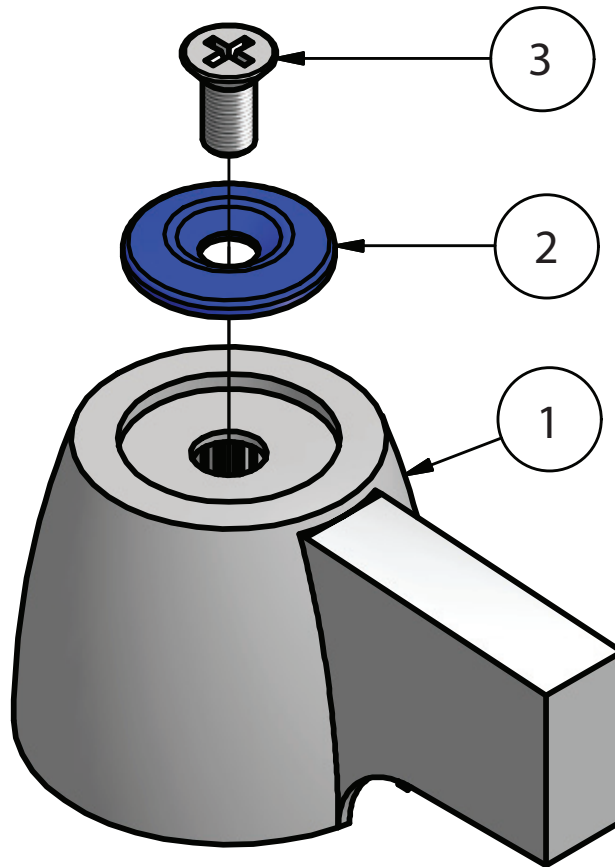

Use your smart phone to scan the above QR code to visit our website: www.bk-resources.com

Dial Blade Faucet Handle

Model: BKF-DBH

Product Specifications:

- Chrome Plated
- Fits BKD/BKF-W Style Faucets

Dial Blade Faucet Handle

Model: BKF-DBH

BKF-DBH - ISO VIEW

Scale = 1:1

Exploded Parts Detail:

Diagram #	Quantity	Part Number	Description
1	2	BKF-DBH	Dial Blade Handle
2	2	BKF-DBH-HC	(1) RED & (1) BLUE Indicators
3	2	BKF-DBH-S	Screw