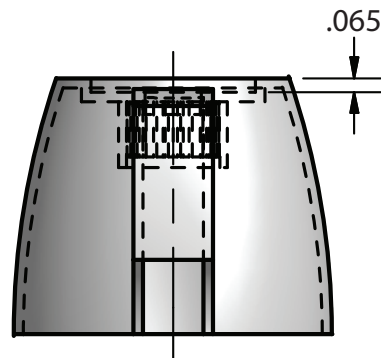

Use your smart phone to scan the above QR code to visit our website: www.bk-resources.com

Dial Blade Faucet Handle

Model: BKF-DBH

Product Specifications:

- Chrome Plated
- Fits BKD/BKF-W Style Faucets

Dial Blade Faucet Handle

Model: BKF-DBH

BKF-DBH - ISO VIEW

Scale = 1:1

Exploded Parts Detail:

Diagram #	Quantity	Part Number	Description
1	2	BKF-DBH	Dial Blade Handle
2	2	BKF-DBH-HC	(1) RED & (1) BLUE Indicators
3	2	BKF-DBH-S	Screw