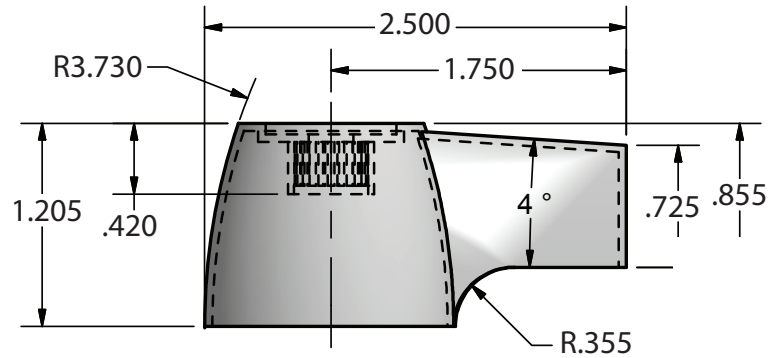

Use your smart phone to scan the above QR code to visit our website: www.bk-resources.com

Dial Blade Faucet Handle

Model: BKF-DBH

Product Specifications:

- Chrome Plated
- Fits BKD/BKF-W Style Faucets

Dial Blade Faucet Handle

Model: BKF-DBH

BKF-DBH - ISO VIEW

Scale = 1:1

Exploded Parts Detail:

Diagram #	Quantity	Part Number	Description
1	2	BKF-DBH	Dial Blade Handle
2	2	BKF-DBH-HC	(1) RED & (1) BLUE Indicators
3	2	BKF-DBH-S	Screw