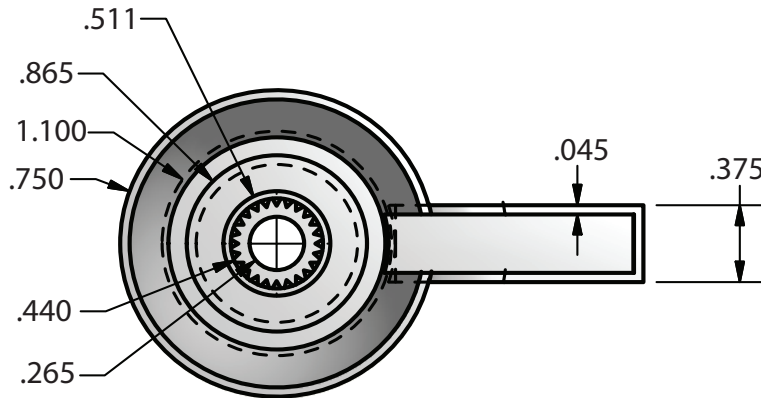

Use your smart phone to scan the above QR code to visit our website: www.bk-resources.com

Dial Blade Faucet Handle

Model: BKF-DBH

Product Specifications:

- Chrome Plated
- Fits BKD/BKF-W Style Faucets

Dial Blade Faucet Handle

Model: BKF-DBH

BKF-DBH - ISO VIEW

Scale = 1:1

Exploded Parts Detail:

Diagram #	Quantity	Part Number	Description
1	2	BKF-DBH	Dial Blade Handle
2	2	BKF-DBH-HC	(1) RED & (1) BLUE Indicators
3	2	BKF-DBH-S	Screw