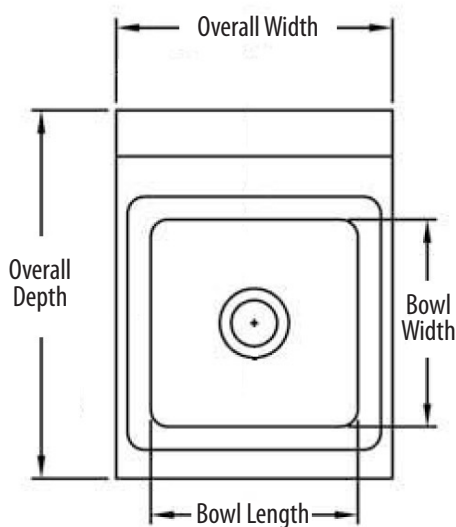

**Certifications:**

**Features:**

- Wall Mounting Hardware Included
- Drain Included
- P-Trap Included
- Accommodates 4" O.C. Faucets
- Marine Edge

**Material:**

- T-304 Stainless Steel

**Options:**

- Upgraded Faucets
- Other Plumbing Accessories - Call For Details

Part Number	Unit Size (w x d)	Bowl Dim. (l x w x d)	Faucet / Spout Mounting	Included Faucet	Side Splashes	Drain Size	Product Weight (lbs)
BKHS-W-SS-PT-G	12" x 14 1/2"	9" x 9" x 5"	4" O.C. Splash	BKF-W-3G-G	-	1 7/8"	9.00
BKHS-W-SS-SS-PT-G	12" x 14 1/2"	9" x 9" x 5"	4" O.C. Splash	BKF-W-3G-G	Dual	1 7/8"	12.00