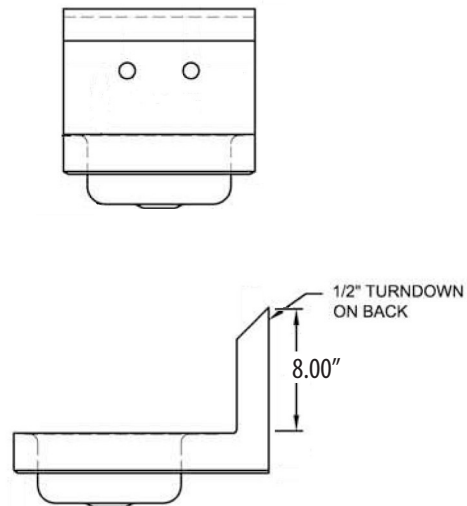

**Certifications:**

**Features:**

- Wall Mounting Hardware Included
- Drain Included
- P-Trap Included
- Accommodates 4" O.C. Faucets
- Marine Edge

**Material:**

- T-304 Stainless Steel

**Options:**

- Upgraded Faucets
- Other Plumbing Accessories - Call For Details

Part Number	Unit Size (w x d)	Bowl Dim. (l x w x d)	Faucet / Spout Mounting	Included Faucet	Side Splashes	Drain Size	Product Weight (lbs)
BKHS-W-SS-PT-G	12" x 14 1/2"	9" x 9" x 5"	4" O.C. Splash	BKF-W-3G-G	-	1 7/8"	9.00
BKHS-W-SS-SS-PT-G	12" x 14 1/2"	9" x 9" x 5"	4" O.C. Splash	BKF-W-3G-G	Dual	1 7/8"	12.00